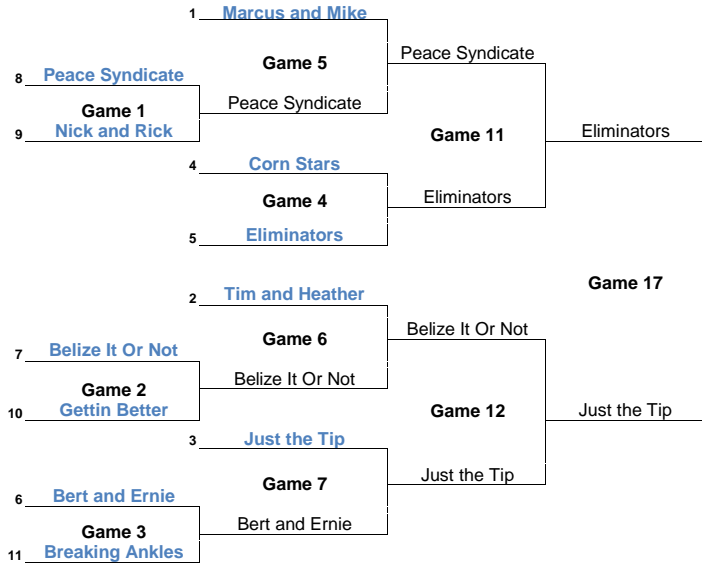

**Division 2 - 11 Player Double Elimination Bracket (3 Games Guaranteed)**  
 Higher Seed (lower number) is the home player throughout the tournament except for Game 20

1st Place - \$100  
 2nd Place - \$60  
 3rd Place - \$20  
 4th Place - \$10

**Winners Bracket**

**Losers Bracket**

**2nd Losers Bracket**