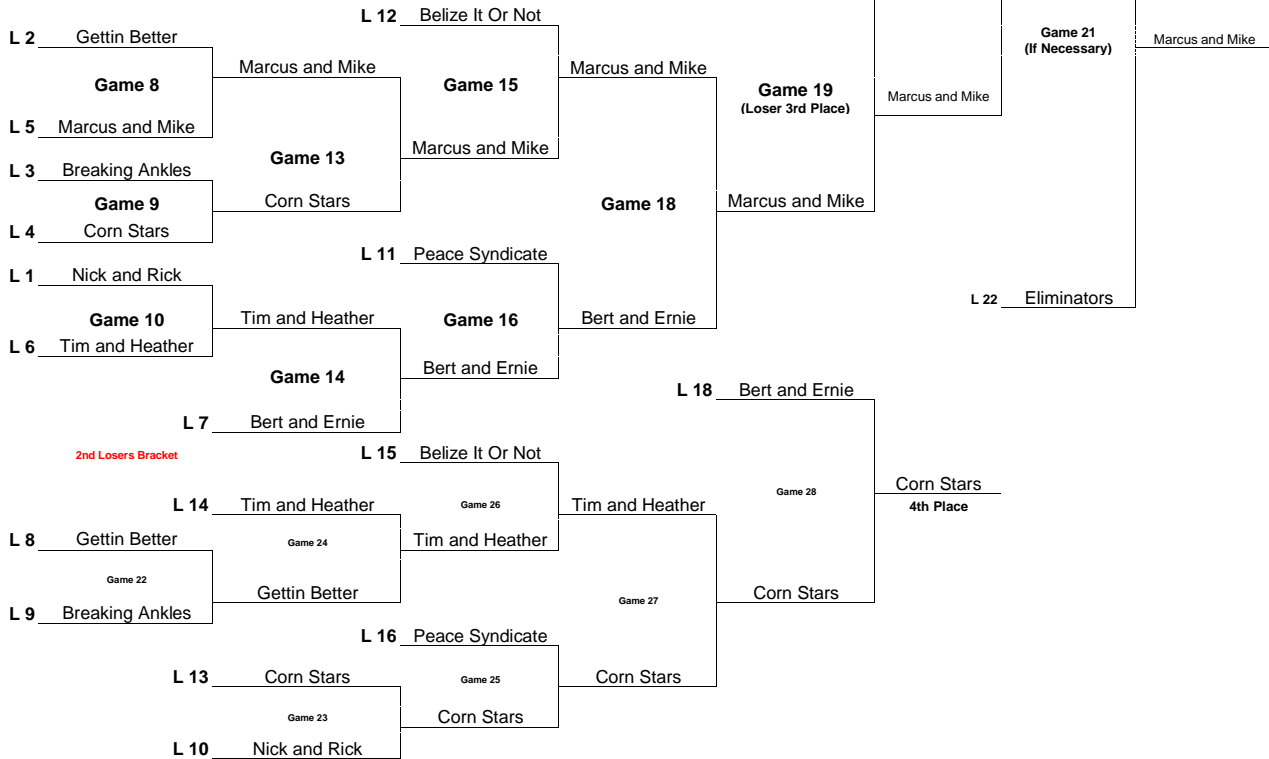

**Division 2 - 11 Player Double Elimination Bracket (3 Games Guaranteed)**  
 Higher Seed (lower number) is the home player throughout the tournament except for Game 20

1st Place - \$100  
 2nd Place - \$60  
 3rd Place - \$20  
 4th Place - \$10

**Winners Bracket**

**Losers Bracket**

**2nd Losers Bracket**