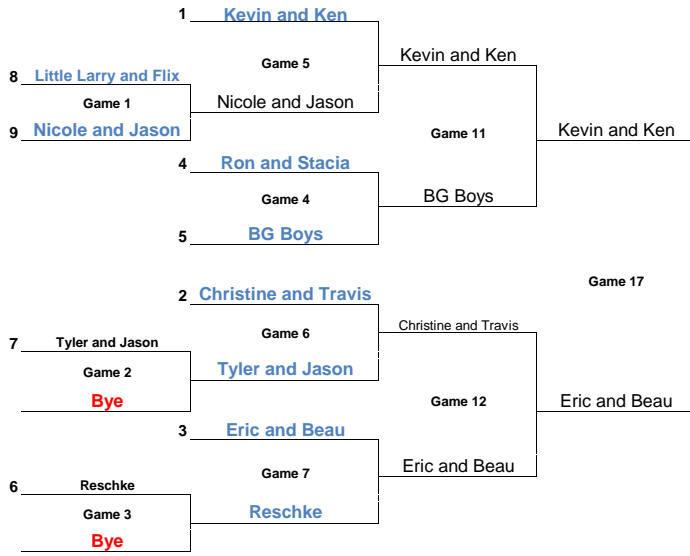

Division 1 - 9 Team Double Elimination Bracket (3 Games Guaranteed)
 Higher Seed (lower number) is the home player throughout the tournament except for Game 20

1st Place - \$100
 2nd Place - \$60
 3rd Place - \$20
 4th Place - \$10

Winners Bracket

Losers Bracket