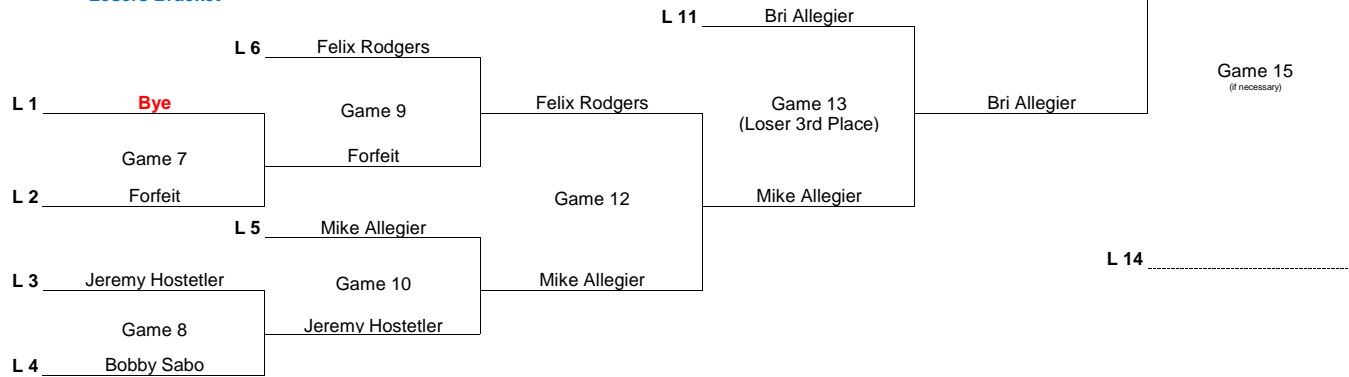

Division III - 8 Player Double Elimination Bracket

Higher Seed (lower number) is the home team for all games other than Championship Game #1

Winners Bracket

1st Place - \$50
 2nd Place - \$30
 3rd Place - \$10
 4th Place - \$5

Losers Bracket

Third Bracket