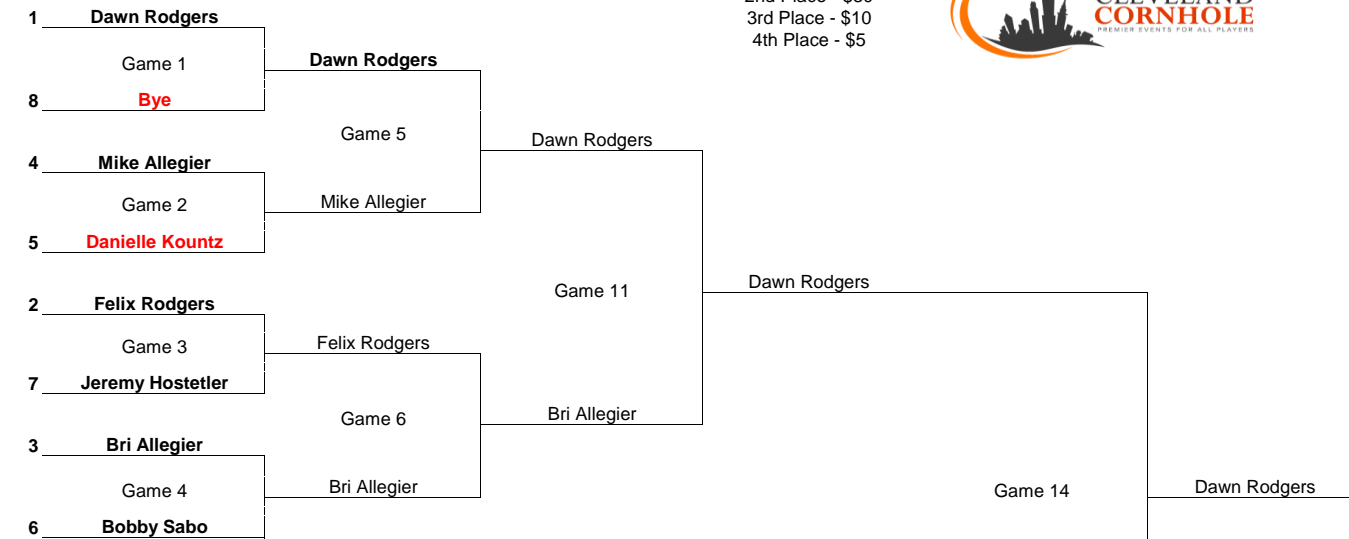

Division III - 8 Player Double Elimination Bracket

Higher Seed (lower number) is the home team for all games other than Championship Game #1

Winners Bracket

1st Place - \$50
 2nd Place - \$30
 3rd Place - \$10
 4th Place - \$5

Losers Bracket

Third Bracket