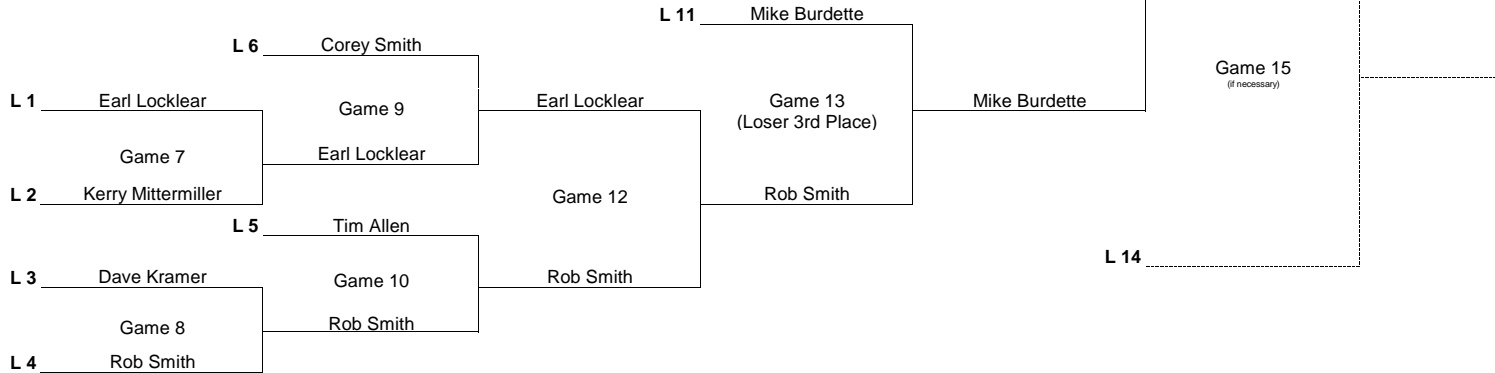

Division II - 8 Player Double Elimination Bracket

Higher Seed (lower number) is the home team for all games other than Championship Game #1

Winners Bracket

1st Place - \$50
 2nd Place - \$30
 3rd Place - \$10
 4th Place - \$5

Losers Bracket

Third Bracket