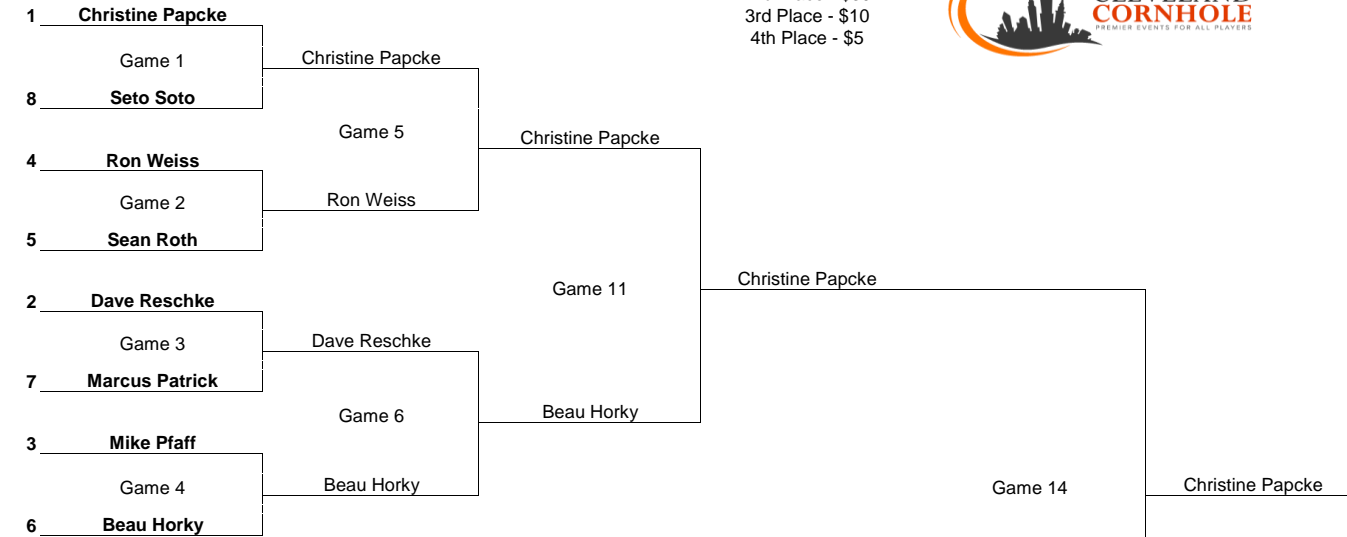

Division I - 8 Player Double Elimination Bracket

Higher Seed (lower number) is the home team for all games other than Championship Game #1

Winners Bracket

1st Place - \$50
 2nd Place - \$30
 3rd Place - \$10
 4th Place - \$5

Losers Bracket

Third Bracket