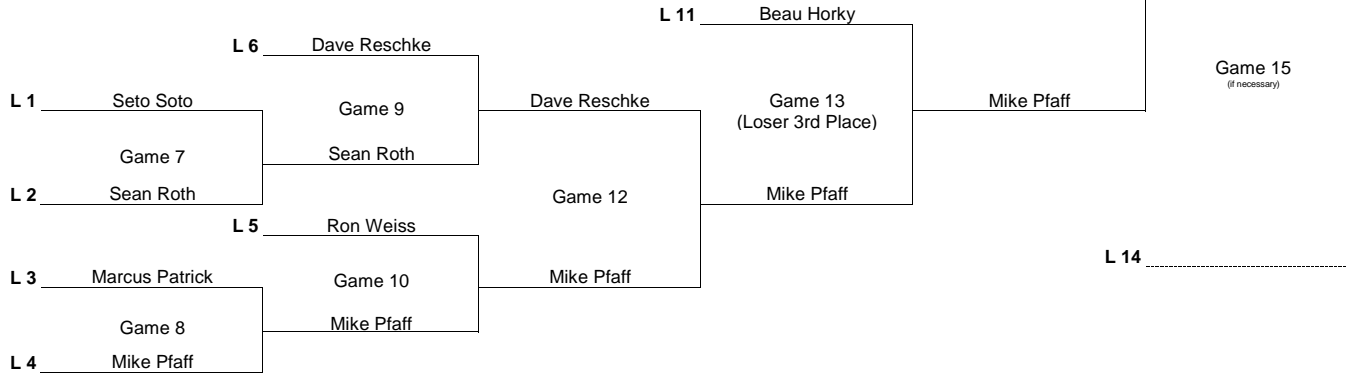

Division I - 8 Player Double Elimination Bracket

Higher Seed (lower number) is the home team for all games other than Championship Game #1

Winners Bracket

1st Place - \$50
 2nd Place - \$30
 3rd Place - \$10
 4th Place - \$5

Losers Bracket

Third Bracket