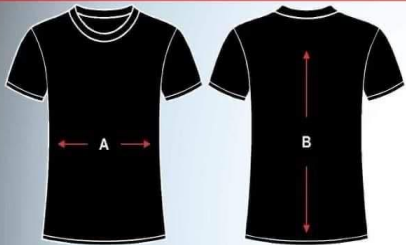

Jersey and Hoodies available

\$55.00 Jersey (Crew, 1/4 zip, sleeves and womens cut)

\$65.00 Hoody

Jersey and Hoody Options and Size Chart

SUBLIMATION JERSEY SIZE CHART IN INCHES SUBLIMATION HOODIE SIZE CHART IN INCHES

1-IN	YXS	YS	YM	YL	YXL	S	M
A	17	18	19	20	21	22	23
B	23	24	25	26	27	28	29

1-IN	L	XL	2XL	3XL	4XL	5XL	6XL
A	24	25	26	27	28	29	30
B	30	31	32	33	34	35	36

1-IN	YXS	YS	YM	YL	YXL	S	M
A	18	19	20	21	22	23	24
B	24	25	26	27	28	29	30