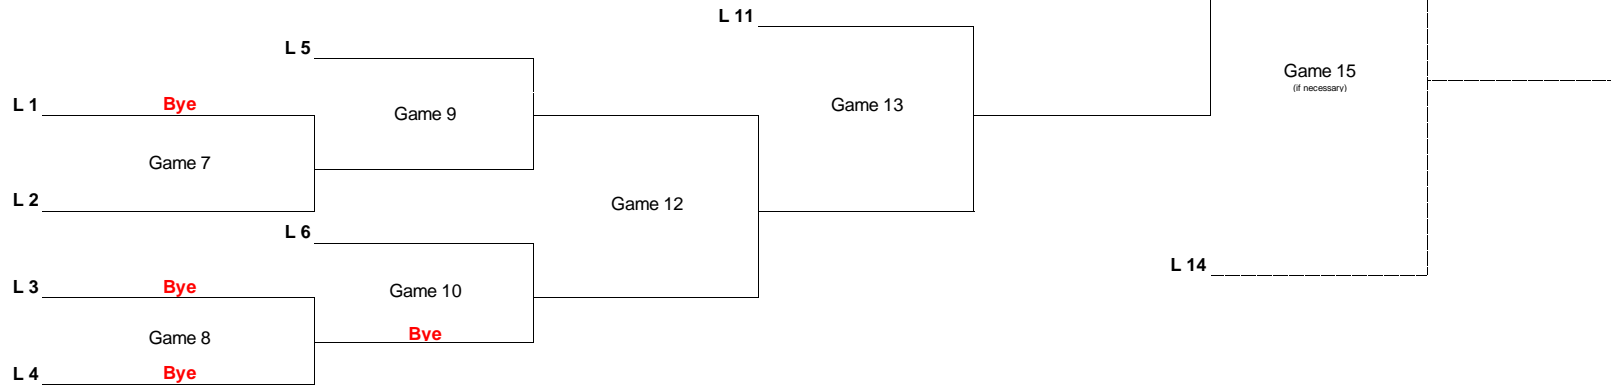

**Division 6 - 5 Team Double Elimination Bracket**

Higher Seed (lower number) is the home team for all games other than Championship Game #1

**Winners Bracket**

1st Place - \$120  
2nd Place - \$60  
3rd Place - \$20

**Losers Bracket**

**Third Bracket**