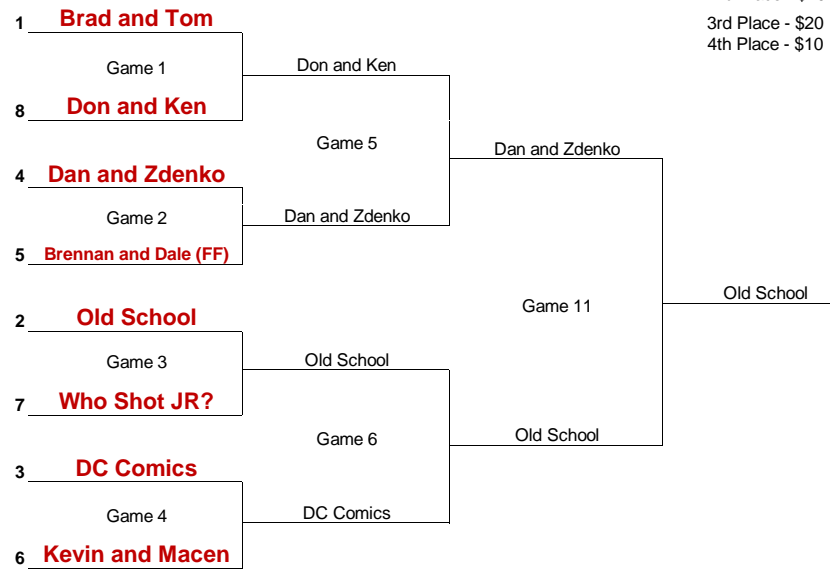

Division 2 - 8 Team Double Elimination Bracket

Higher Seed (lower number) is the home team for all games other than Championship Game #1

Winners Bracket

- 1st Place - \$140
- 2nd Place - \$70
- 3rd Place - \$20
- 4th Place - \$10

Losers Bracket