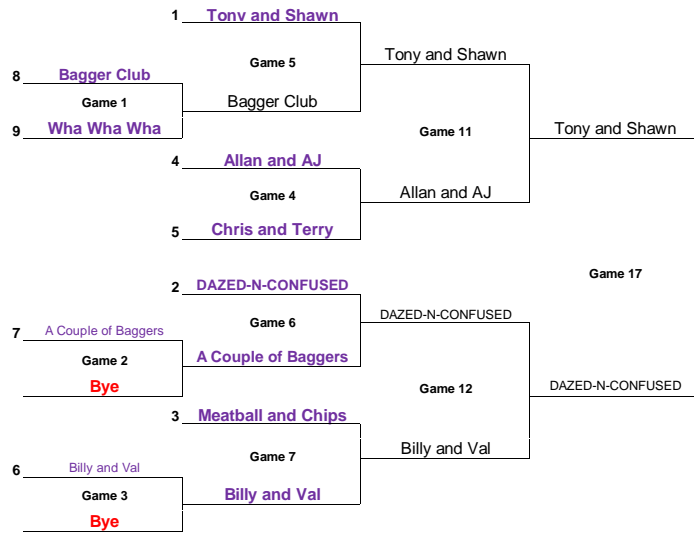

**Division 4 - 9 Team Double Elimination Bracket (3 Games Guaranteed)**  
 Higher Seed (lower number) is the home player throughout the tournament except for Game 20

**Winners Bracket**

1st Place - \$140  
 2nd Place - \$80  
 3rd Place - \$40  
 4th Place - \$10

**Losers Bracket**