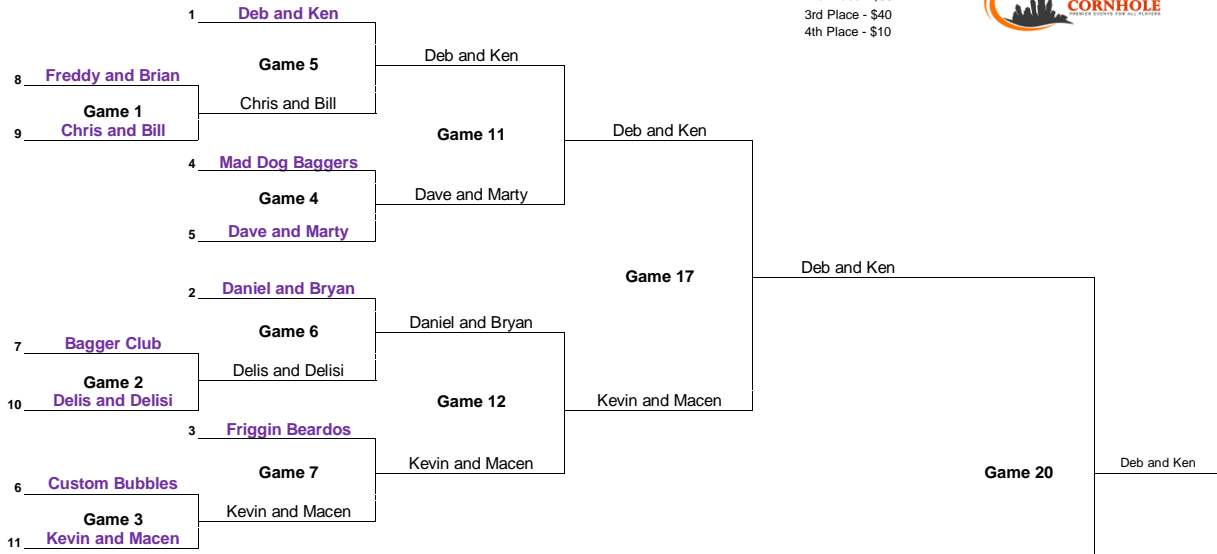

Division 4 - 11 Player Double Elimination Bracket (3 Games Guaranteed)
 Higher Seed (lower number) is the home player throughout the tournament except for Game 20

1st Place - \$140
 2nd Place - \$80
 3rd Place - \$40
 4th Place - \$10

Winners Bracket

Losers Bracket