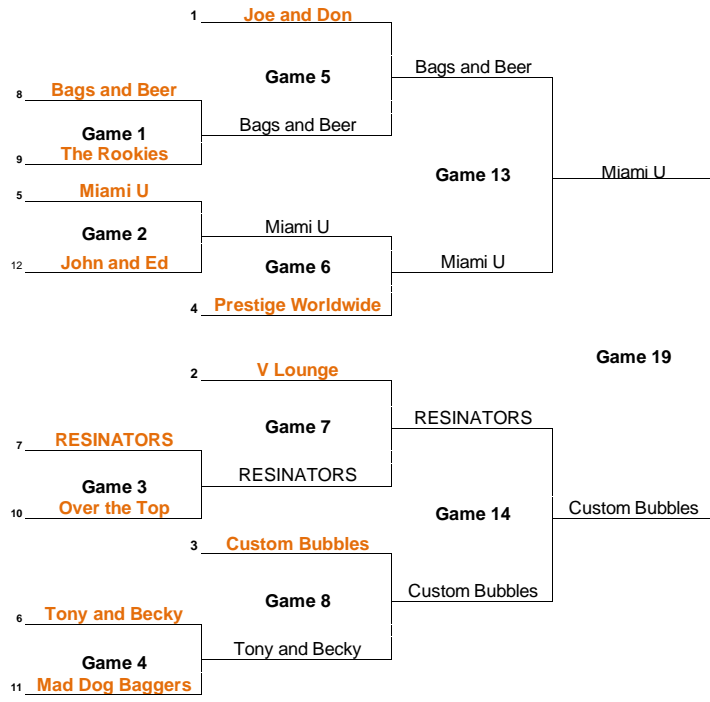

Division 4 - 12 Player Double Elimination Bracket (3 Games Guaranteed)
 Higher Seed (lower number) is the home player throughout the tournament except for Game 20

Winners Bracket

- 1st Place - \$100
- 2nd Place - \$60
- 3rd Place - \$30
- 4th Place - \$20
- 5th Place - \$10

Losers Bracket

2nd Losers Bracket