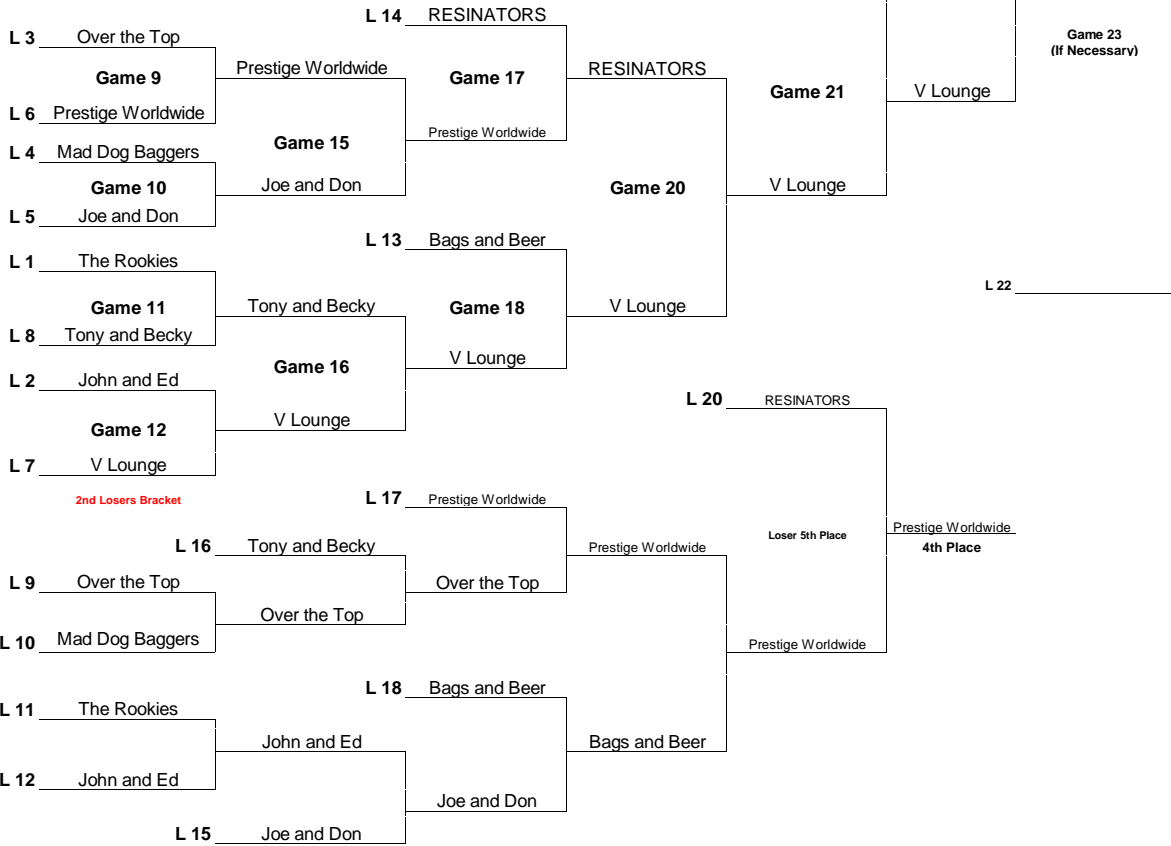

Division 4 - 12 Player Double Elimination Bracket (3 Games Guaranteed)
 Higher Seed (lower number) is the home player throughout the tournament except for Game 20

Winners Bracket

- 1st Place - \$100
- 2nd Place - \$60
- 3rd Place - \$30
- 4th Place - \$20
- 5th Place - \$10

Losers Bracket

2nd Losers Bracket