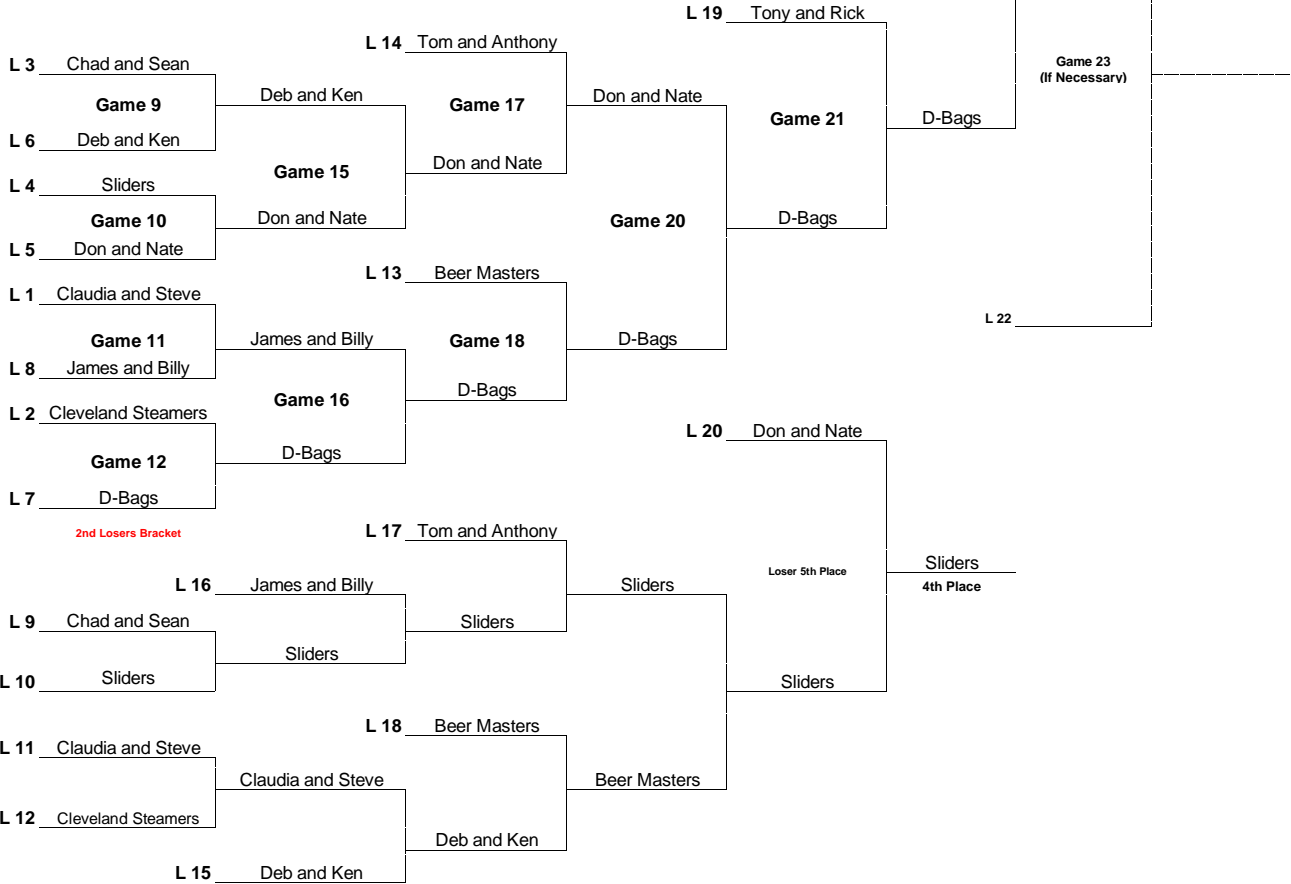

Division 3 - 12 Player Double Elimination Bracket (3 Games Guaranteed)
 Higher Seed (lower number) is the home player throughout the tournament except for Game 20

Winners Bracket

Losers Bracket

1st Place - \$100
 2nd Place - \$60
 3rd Place - \$30
 4th Place - \$20
 5th Place - \$10