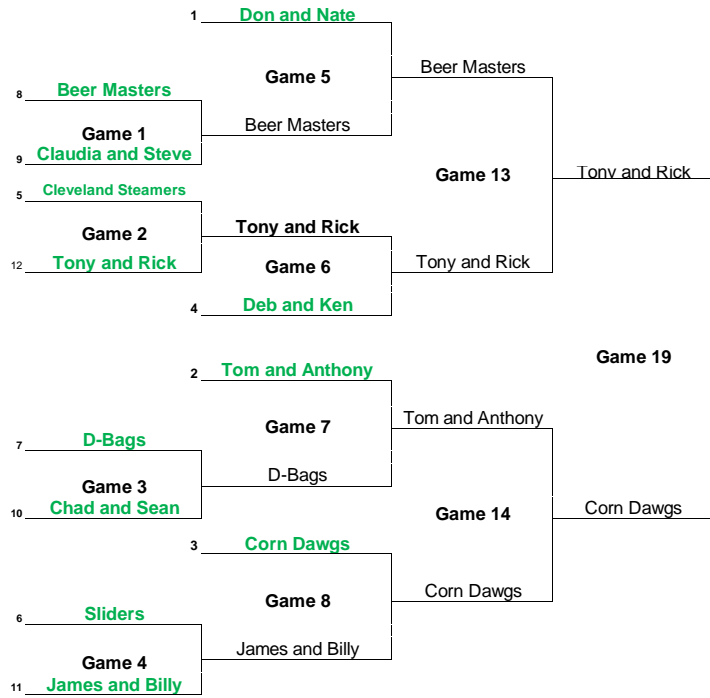

Division 3 - 12 Player Double Elimination Bracket (3 Games Guaranteed)
 Higher Seed (lower number) is the home player throughout the tournament except for Game 20

Winners Bracket

Losers Bracket

1st Place - \$100
 2nd Place - \$60
 3rd Place - \$30
 4th Place - \$20
 5th Place - \$10