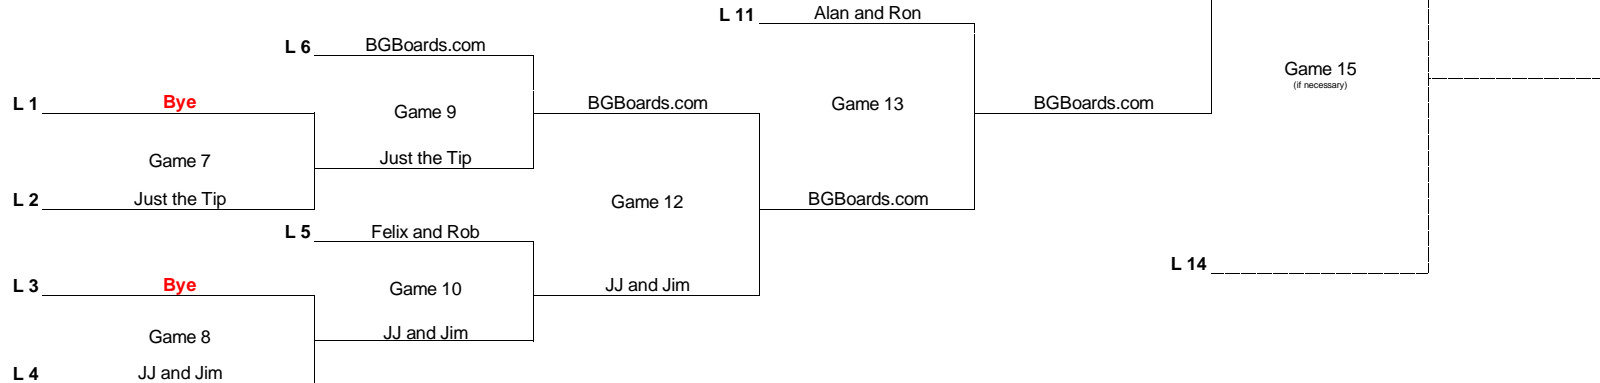

Division 1 - 6 Team Double Elimination Bracket

Higher Seed (lower number) is the home team for all games other than Championship Game #1

Winners Bracket

1st Place - \$100
 2nd Place - \$60
 3rd Place - \$20
 4th Place - \$10

Losers Bracket

Third Bracket