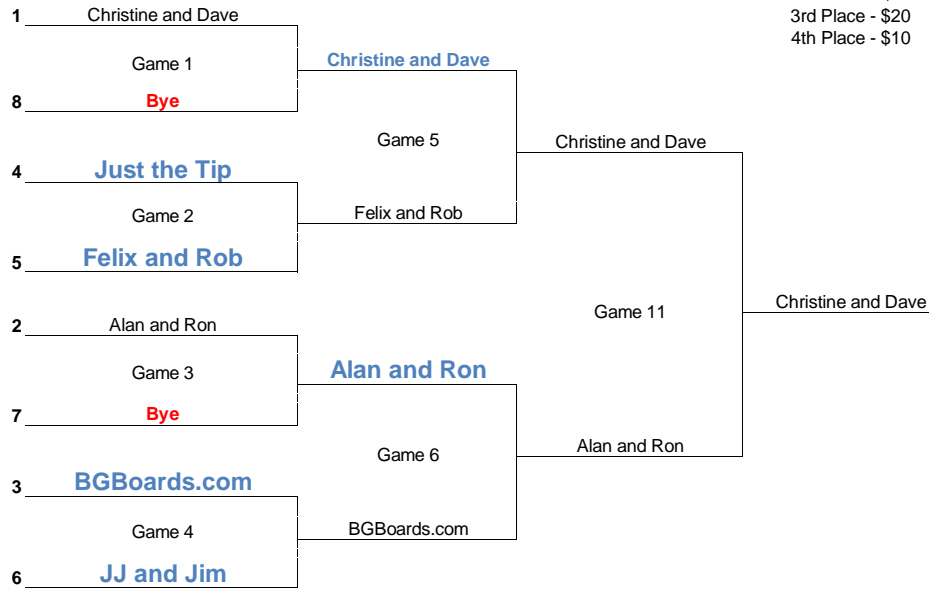

Division 1 - 6 Team Double Elimination Bracket

Higher Seed (lower number) is the home team for all games other than Championship Game #1

Winners Bracket

1st Place - \$100
 2nd Place - \$60
 3rd Place - \$20
 4th Place - \$10

Losers Bracket

Third Bracket