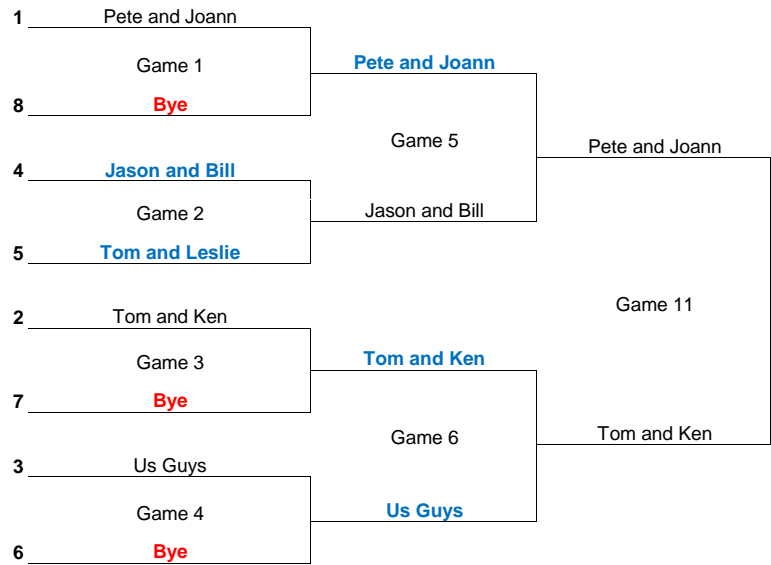

Division 7 - 5 Team Double Elimination Bracket

Higher Seed (lower number) is the home team for all games other than Championship Game #1

Winners Bracket

1st Place - \$80 + Trophies
 2nd Place - \$40
 3rd Place - \$10

Losers Bracket

Third Bracket