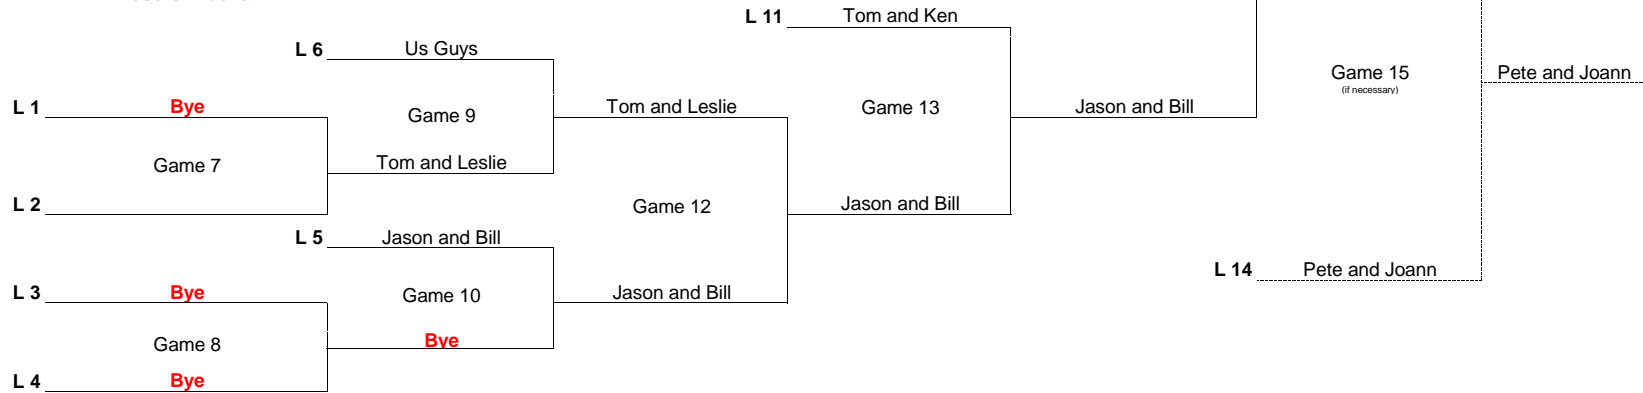

Division 7 - 5 Team Double Elimination Bracket

Higher Seed (lower number) is the home team for all games other than Championship Game #1

Winners Bracket

1st Place - \$80 + Trophies
 2nd Place - \$40
 3rd Place - \$10

Losers Bracket

Third Bracket