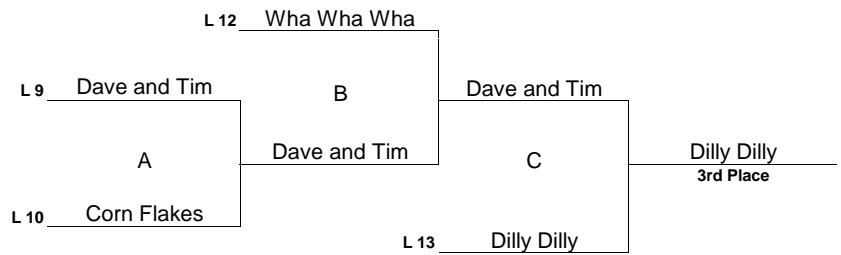

**Division 6 - 6 Team Double Elimination Bracket**

Higher Seed (lower number) is the home team for all games other than Championship Game #1

**Winners Bracket**

**Losers Bracket**

**Third Bracket**

1st Place - \$80  
 2nd Place - \$40  
 3rd Place - \$10