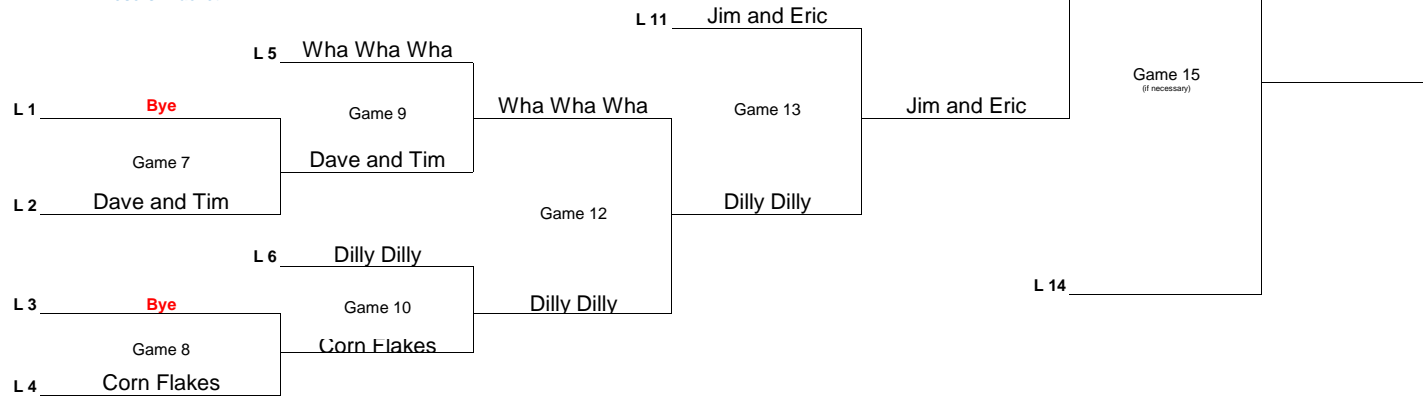

**Division 6 - 6 Team Double Elimination Bracket**

Higher Seed (lower number) is the home team for all games other than Championship Game #1

**Winners Bracket**

**Losers Bracket**

**Third Bracket**

1st Place - \$80  
 2nd Place - \$40  
 3rd Place - \$10