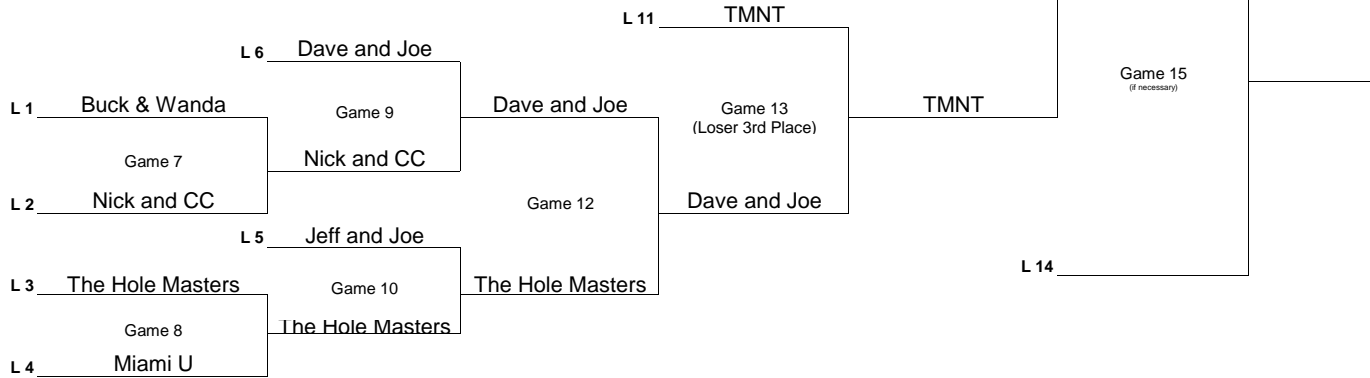

Division 4 - 8 Team Double Elimination Bracket

Higher Seed (lower number) is the home team for all games other than Championship Game #1

Winners Bracket

- 1st Place - \$70
- 2nd Place - \$40
- 3rd Place - \$20
- 4th Place - \$10

Losers Bracket

Third Bracket