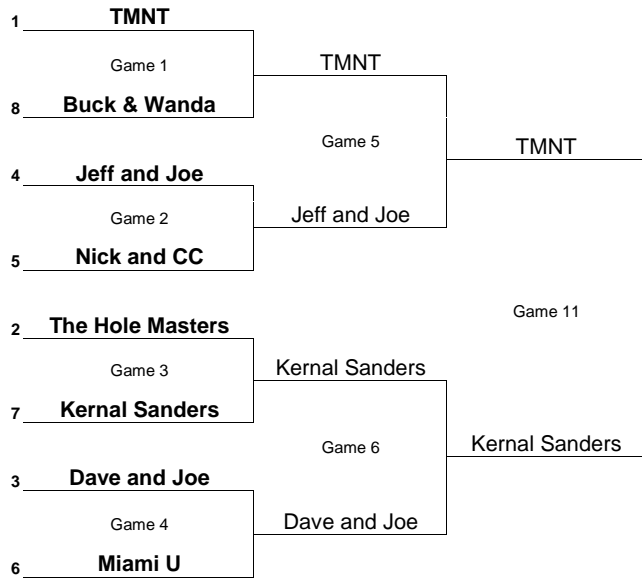

Division 4 - 8 Team Double Elimination Bracket

Higher Seed (lower number) is the home team for all games other than Championship Game #1

Winners Bracket

- 1st Place - \$70
- 2nd Place - \$40
- 3rd Place - \$20
- 4th Place - \$10

Losers Bracket

Third Bracket