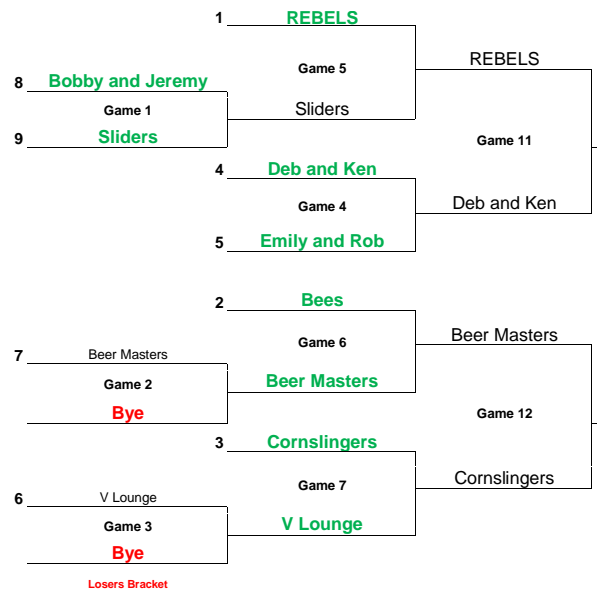

Division 3 - 9 Team Double Elimination Bracket (3 Games Guaranteed)
 Higher Seed (lower number) is the home player throughout the tournament except for Game 20

1st Place - \$70
 2nd Place - \$40
 3rd Place - \$20
 4th Place - \$10

Winners Bracket

Losers Bracket

2nd Losers Bracket