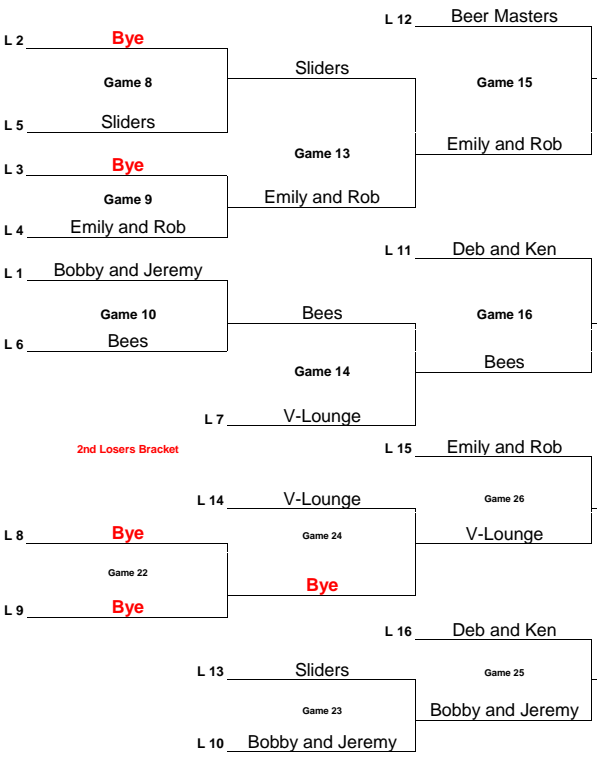

Division 3 - 9 Team Double Elimination Bracket (3 Games Guaranteed)
 Higher Seed (lower number) is the home player throughout the tournament except for Game 20

1st Place - \$70
 2nd Place - \$40
 3rd Place - \$20
 4th Place - \$10

Winners Bracket

Losers Bracket

2nd Losers Bracket