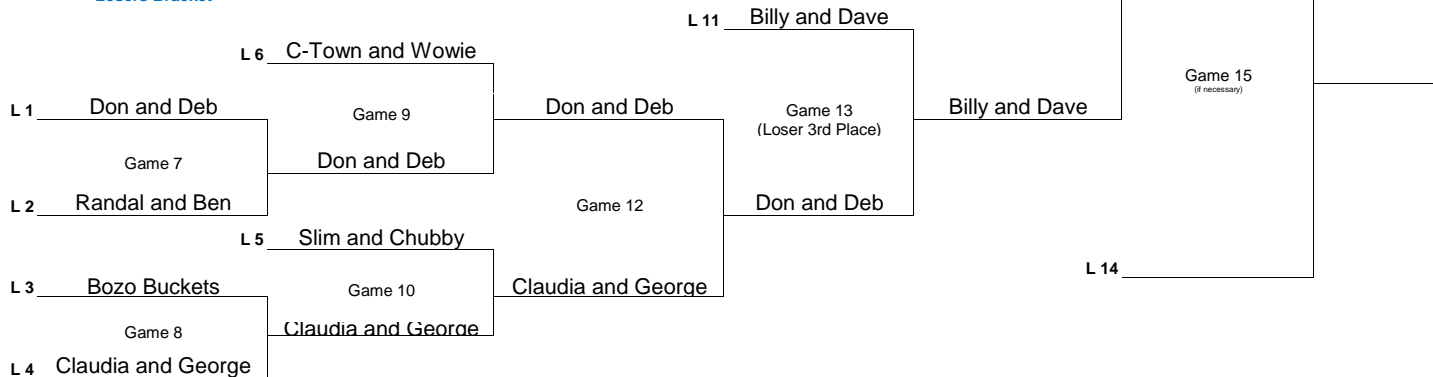

Losers Bracket