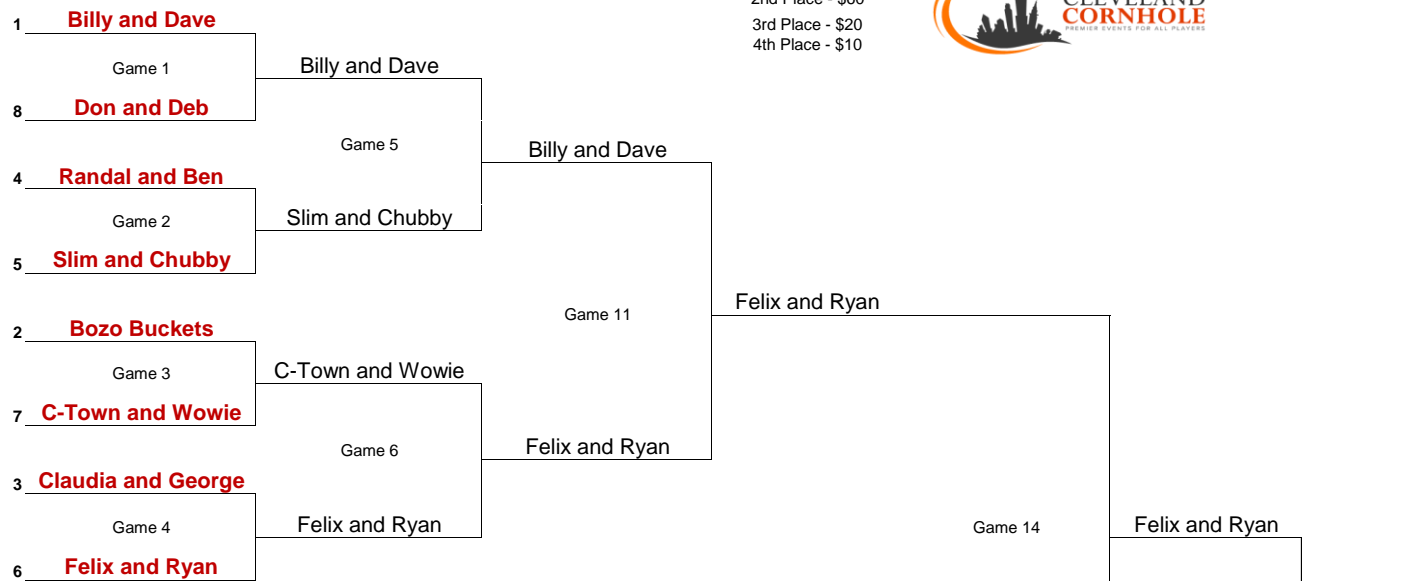

Division 2 - 8 Team Double Elimination Bracket

Winners Bracket

1st Place - $100
2nd Place - $60
3rd Place - $20
4th Place - $10