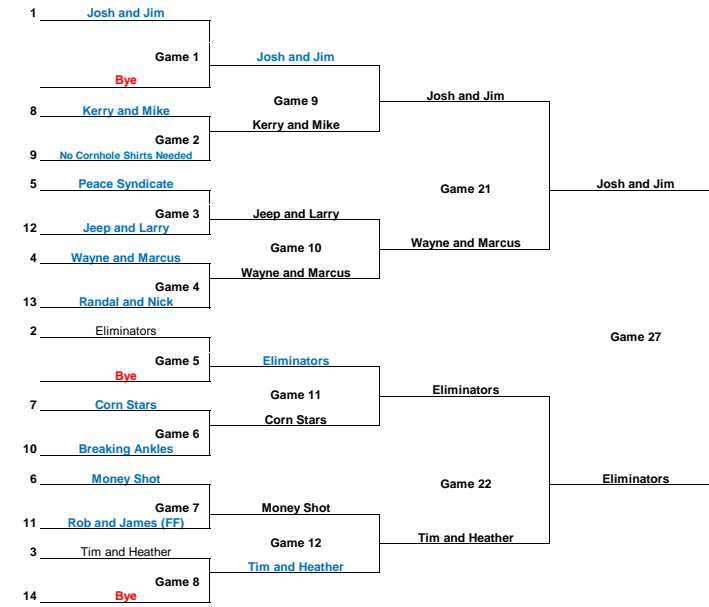

Division 2 - 13 Player Double Elimination Bracket (3 Games Guaranteed)
Higher Seed (lower number) is the home player throughout the tournament except for Game 20

1st Place - \$110
2nd Place - \$80
3rd Place - \$40
4th Place - \$20
5th Place - \$10

Winners Bracket

Seed

Losers Bracket

Consolation Bracket