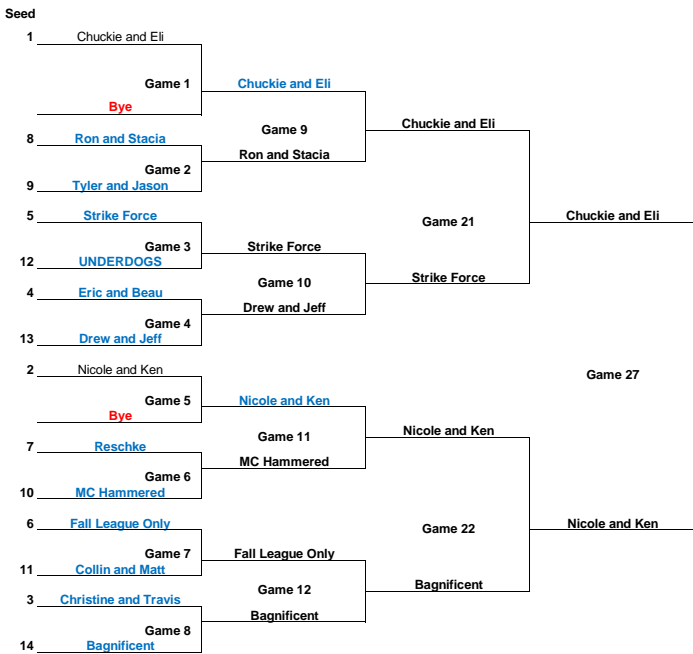

**Division 1 - 14 Player Double Elimination Bracket (3 Games Guaranteed)**  
**Higher Seed (lower number) is the home player throughout the tournament except for Game 20**

**1st Place - \$110**  
**2nd Place - \$80**  
**3rd Place - \$40**  
**4th Place - \$20**  
**5th Place - \$10**

**Winners Bracket**

**Losers Bracket**

**Consolation Bracket**