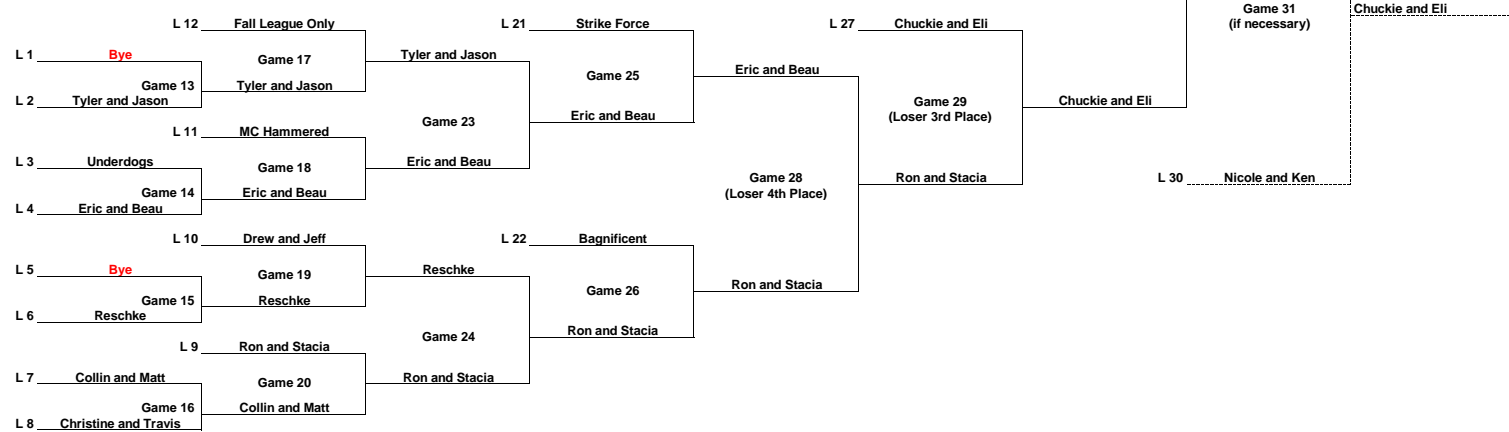

**Division 1 - 14 Player Double Elimination Bracket (3 Games Guaranteed)**  
**Higher Seed (lower number) is the home player throughout the tournament except for Game 20**

**1st Place - \$110**  
**2nd Place - \$80**  
**3rd Place - \$40**  
**4th Place - \$20**  
**5th Place - \$10**

**Winners Bracket**

**Losers Bracket**

**Consolation Bracket**