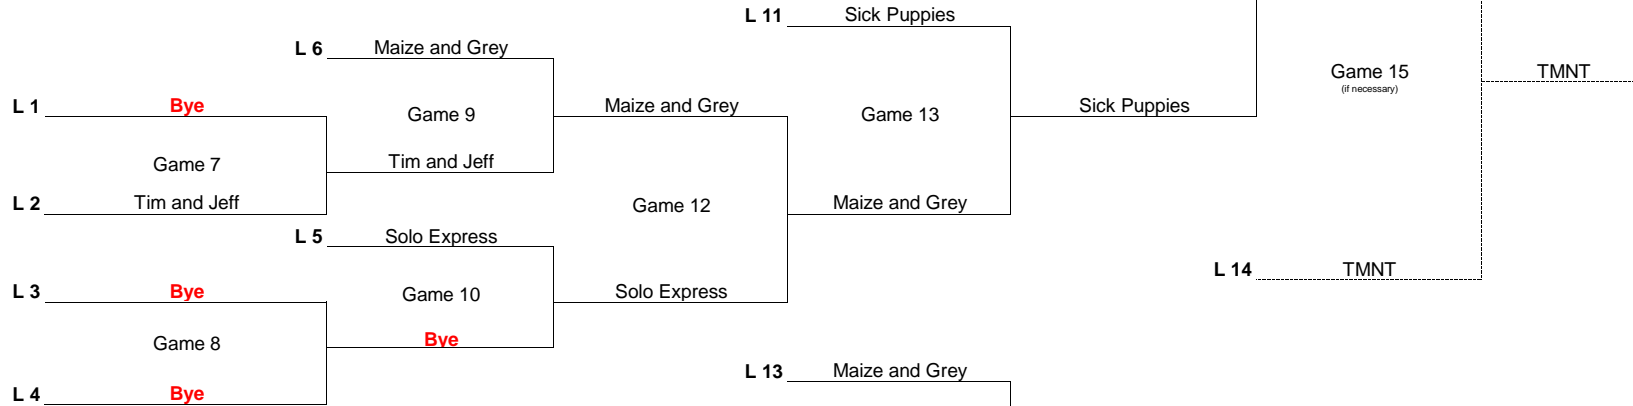

Division 3 - 5 Team Double Elimination Bracket

Higher Seed (lower number) is the home team for all games other than Championship Game #1

Winners Bracket

1st Place - \$70 + Trophies
 2nd Place - \$40
 3rd Place - \$10

Losers Bracket

Third Bracket

TMNT

Game 15
(if necessary)

L 14 TMNT

C

B

A