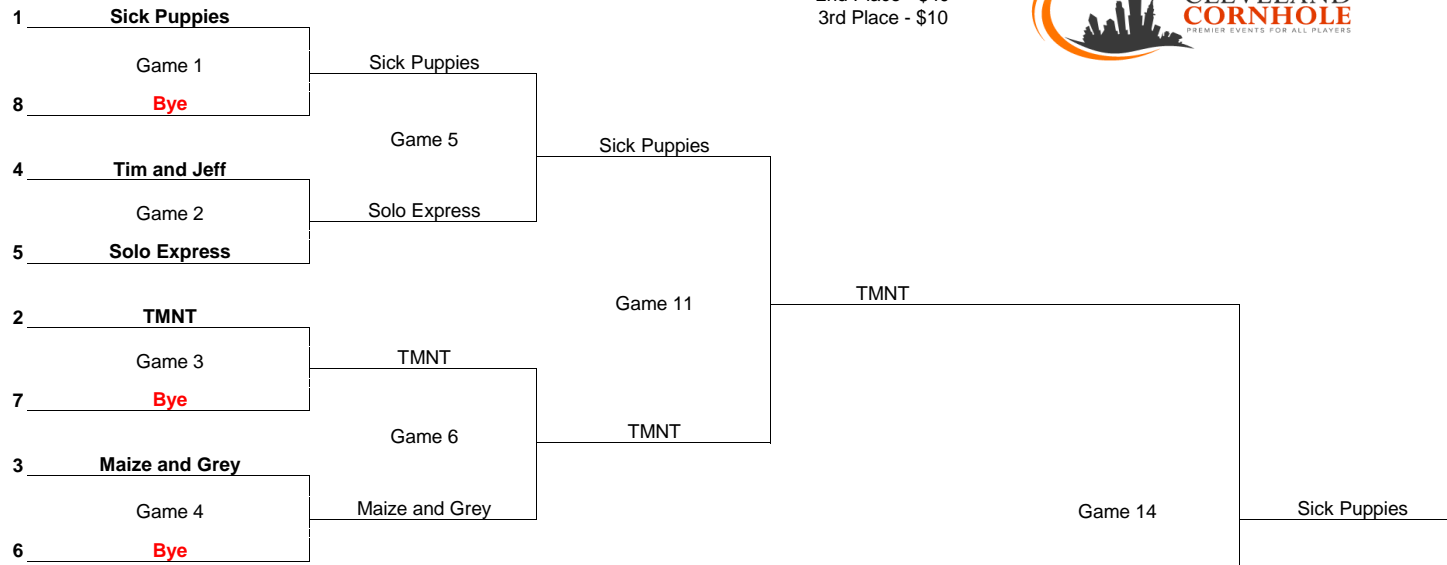

Division 3 - 5 Team Double Elimination Bracket

Higher Seed (lower number) is the home team for all games other than Championship Game #1

Winners Bracket

1st Place - \$70 + Trophies
 2nd Place - \$40
 3rd Place - \$10

Losers Bracket

Third Bracket

TMNT

Game 15
(if necessary)

L 14 TMNT

C

B

A