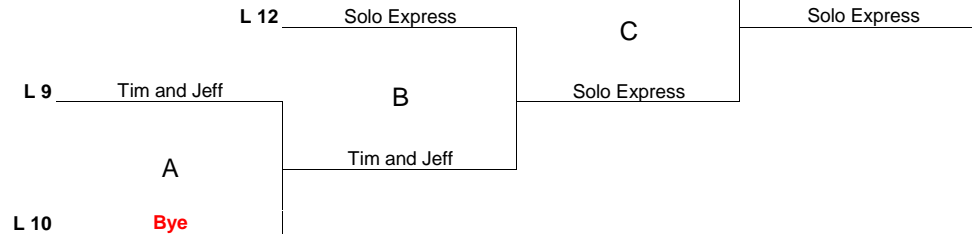

Division 3 - 5 Team Double Elimination Bracket

Higher Seed (lower number) is the home team for all games other than Championship Game #1

Winners Bracket

1st Place - \$70 + Trophies
 2nd Place - \$40
 3rd Place - \$10

Losers Bracket

Third Bracket

TMNT

Game 15
(if necessary)

L 14 TMNT

C

B

A