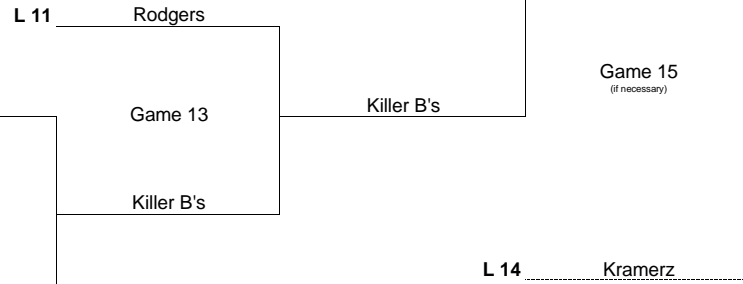

**Division 2 - 6 Team Double Elimination Bracket**

Higher Seed (lower number) is the home team for all games other than Championship Game #1

**Winners Bracket**

1st Place - \$70 + Trophies  
2nd Place - \$40  
3rd Place - \$10

**Losers Bracket**

**Third Bracket**

Killer B's