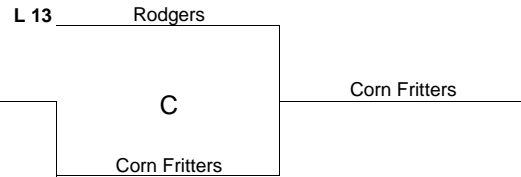

**Division 2 - 6 Team Double Elimination Bracket**

Higher Seed (lower number) is the home team for all games other than Championship Game #1

**Winners Bracket**

1st Place - \$70 + Trophies  
2nd Place - \$40  
3rd Place - \$10

**Losers Bracket**

**Third Bracket**

Killer B's