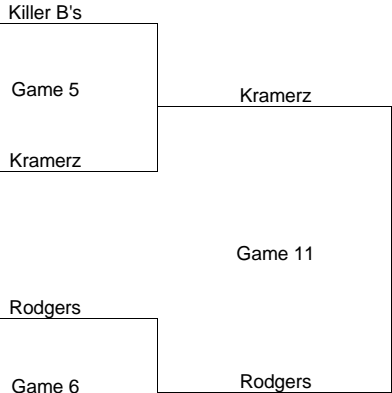

**Division 2 - 6 Team Double Elimination Bracket**

Higher Seed (lower number) is the home team for all games other than Championship Game #1

**Winners Bracket**

1st Place - \$70 + Trophies  
2nd Place - \$40  
3rd Place - \$10

**Losers Bracket**

**Third Bracket**

Killer B's