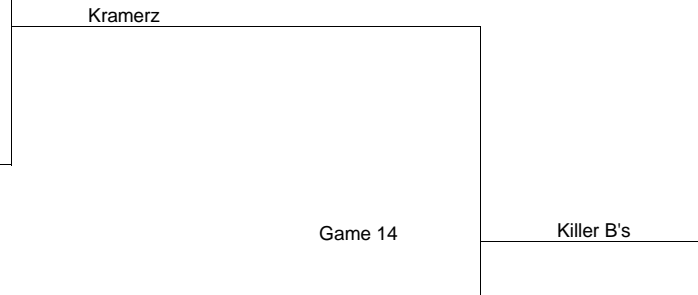

**Division 2 - 6 Team Double Elimination Bracket**

Higher Seed (lower number) is the home team for all games other than Championship Game #1

**Winners Bracket**

1st Place - \$70 + Trophies  
2nd Place - \$40  
3rd Place - \$10

**Losers Bracket**

**Third Bracket**

Killer B's