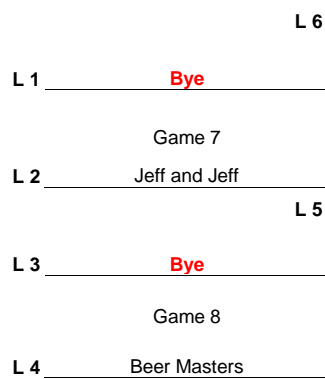

**Division 2 - 6 Team Double Elimination Bracket**

Higher Seed (lower number) is the home team for all games other than Championship Game #1

**Winners Bracket**

1st Place - \$70 + Trophies  
2nd Place - \$40  
3rd Place - \$10

**Losers Bracket**

**Third Bracket**

Killer B's