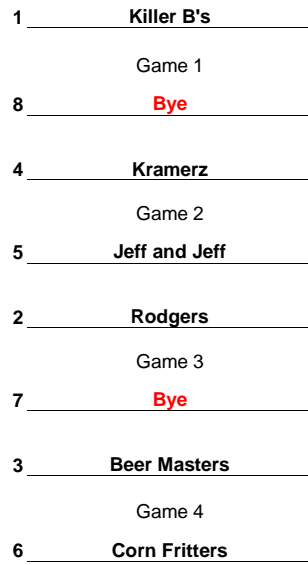

**Division 2 - 6 Team Double Elimination Bracket**

Higher Seed (lower number) is the home team for all games other than Championship Game #1

**Winners Bracket**

1st Place - \$70 + Trophies  
2nd Place - \$40  
3rd Place - \$10

**Losers Bracket**

**Third Bracket**

Killer B's