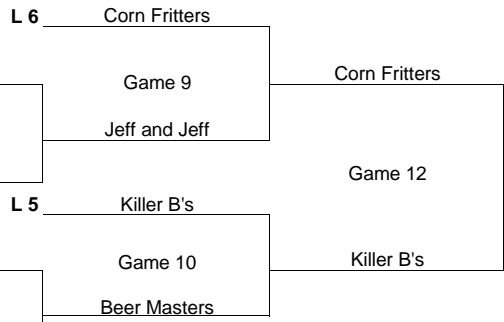

**Division 2 - 6 Team Double Elimination Bracket**

Higher Seed (lower number) is the home team for all games other than Championship Game #1

**Winners Bracket**

1st Place - \$70 + Trophies  
2nd Place - \$40  
3rd Place - \$10

**Losers Bracket**

**Third Bracket**

Killer B's