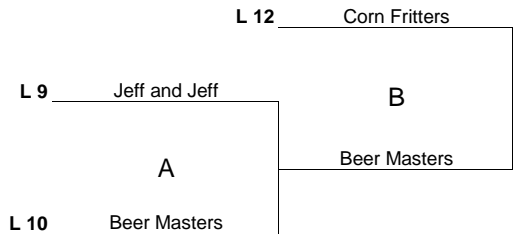

**Division 2 - 6 Team Double Elimination Bracket**

Higher Seed (lower number) is the home team for all games other than Championship Game #1

**Winners Bracket**

1st Place - \$70 + Trophies  
2nd Place - \$40  
3rd Place - \$10

**Losers Bracket**

**Third Bracket**

Killer B's