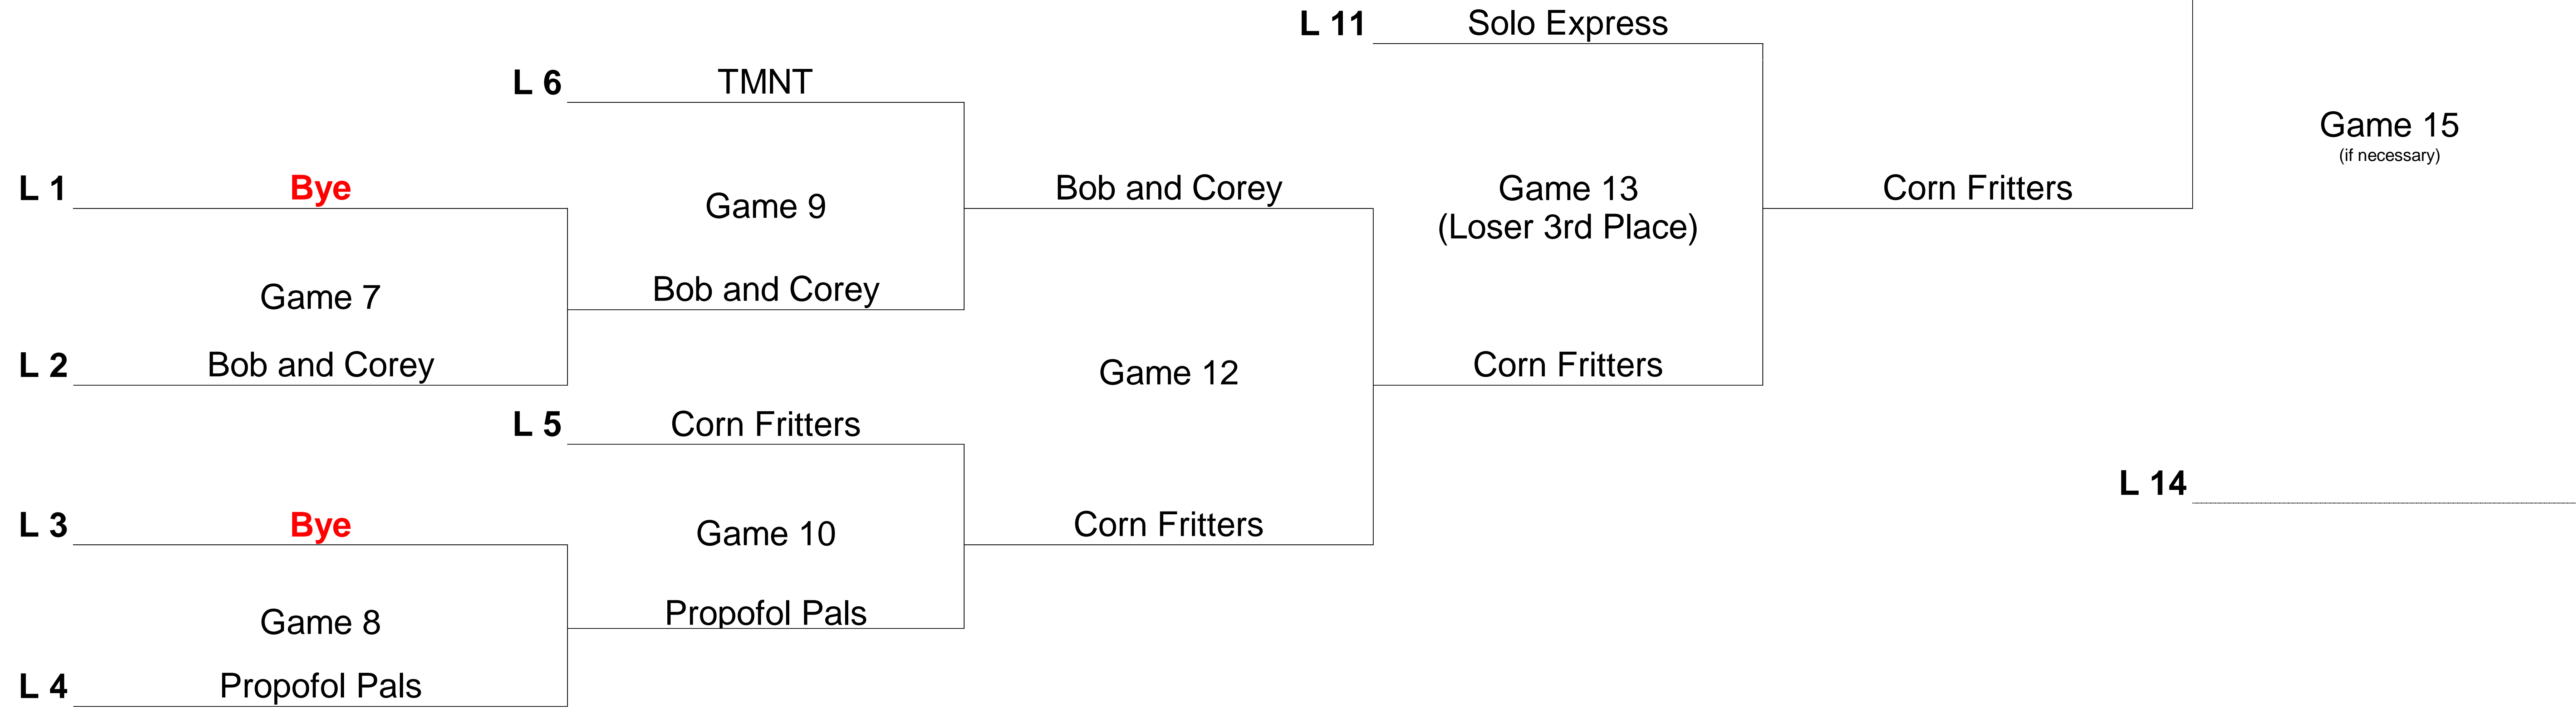

Division IV - 6 Team Double Elimination Bracket

Higher Seed (lower number) is the home team for all games other than Championship Game #1

Winners Bracket

1st Place - \$80 & Trophies
 2nd Place - \$40
 3rd Place - \$15
 4th Place - \$5

Losers Bracket

Third Bracket