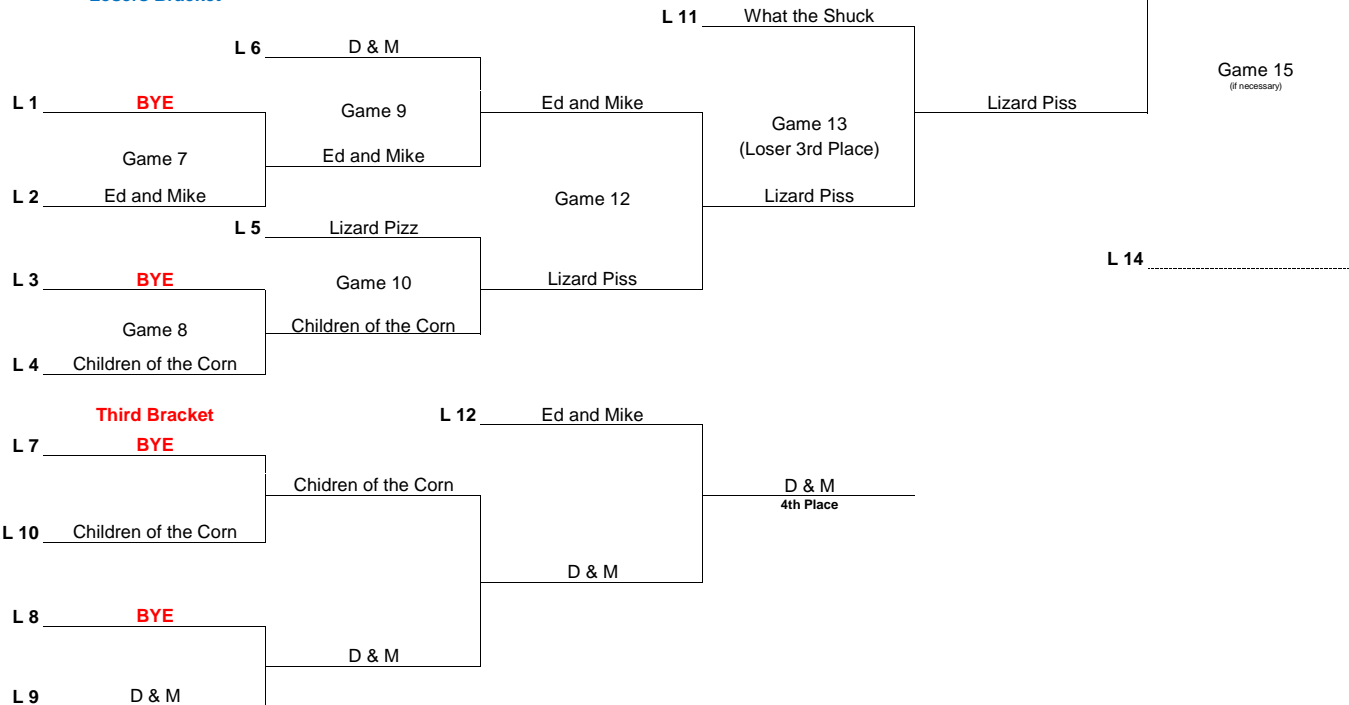

Division VI - 8 Team Double Elimination Bracket

Higher Seed (lower number) is the home team for all games other than Championship Game #1

Winners Bracket

1st Place - \$80 & Trophies
 2nd Place - \$40
 3rd Place - \$20
 4th Place - \$5

Losers Bracket

Third Bracket