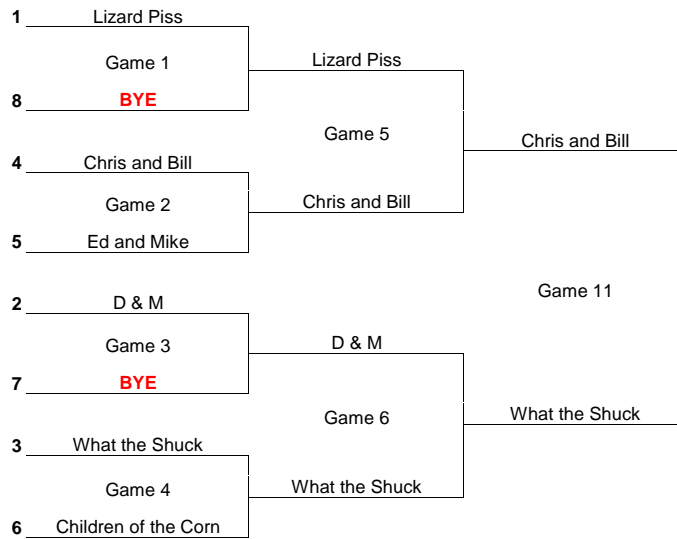

Division VI - 8 Team Double Elimination Bracket

Higher Seed (lower number) is the home team for all games other than Championship Game #1

Winners Bracket

1st Place - \$80 & Trophies
 2nd Place - \$40
 3rd Place - \$20
 4th Place - \$5

Losers Bracket

Third Bracket