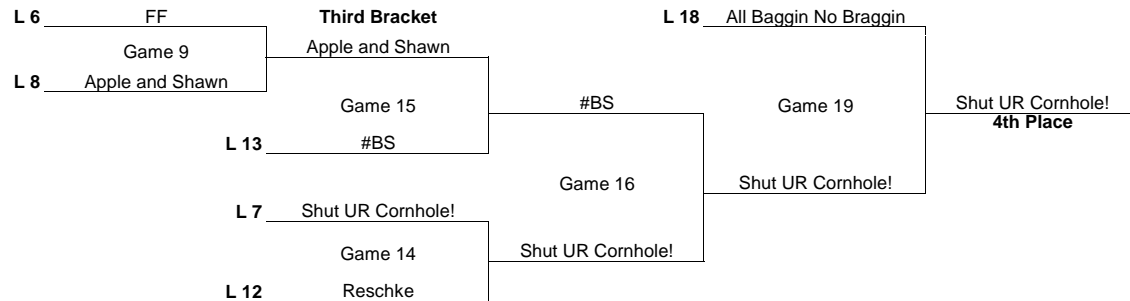

Division IV - 9 Team Double Elimination Bracket

Higher Seed (lower number) is the home team for all games other than Championship Game #1

1st Place - \$80 & Trophies
 2nd Place - \$40
 3rd Place - \$20
 4th Place - \$5

Winners Bracket

Losers Bracket

Third Bracket

Game 22
(if necessary)

Shut UR Cornhole!
4th Place