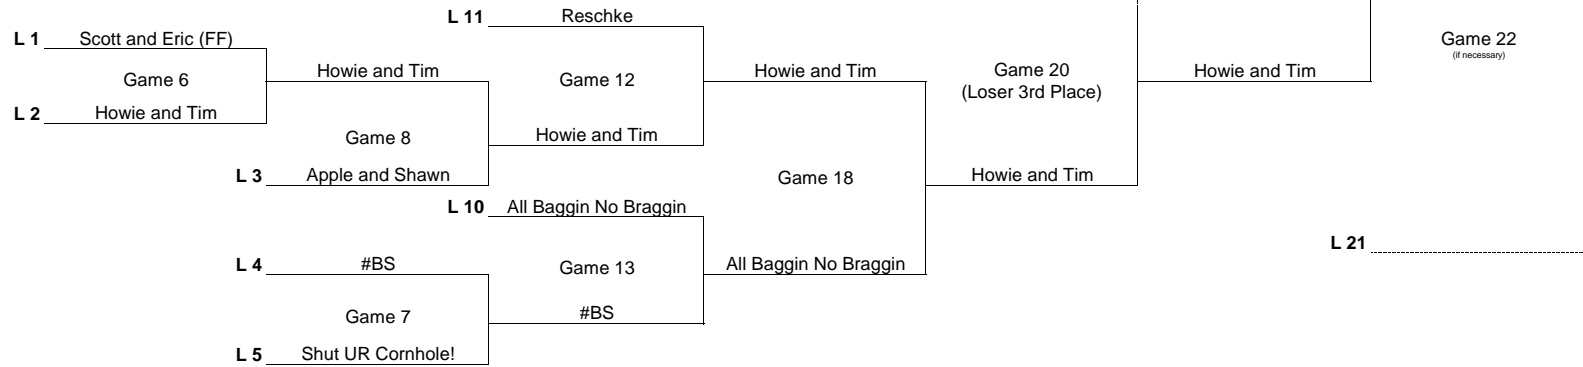

Division IV - 9 Team Double Elimination Bracket

Higher Seed (lower number) is the home team for all games other than Championship Game #1

1st Place - \$80 & Trophies
 2nd Place - \$40
 3rd Place - \$20
 4th Place - \$5

Winners Bracket

Losers Bracket

Third Bracket

Game 22
(if necessary)

Shut UR Cornhole!
4th Place