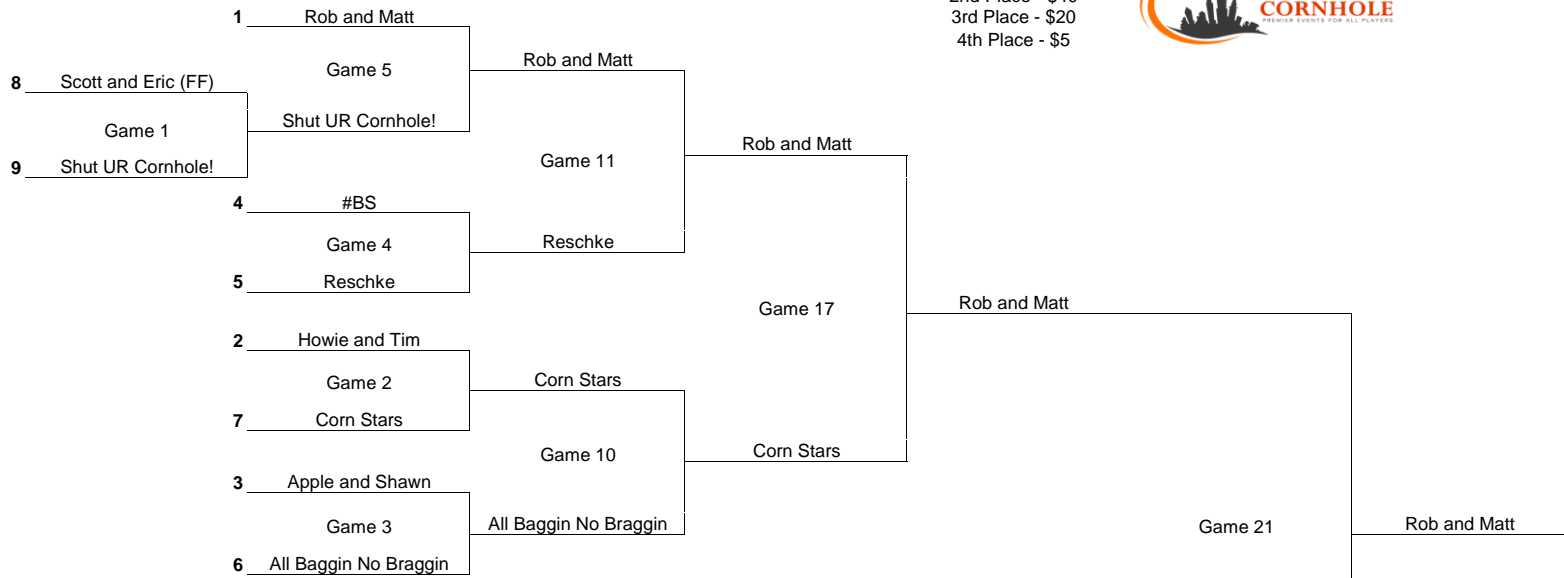

Division IV - 9 Team Double Elimination Bracket

Higher Seed (lower number) is the home team for all games other than Championship Game #1

1st Place - \$80 & Trophies
 2nd Place - \$40
 3rd Place - \$20
 4th Place - \$5

Winners Bracket

Losers Bracket

Third Bracket

Game 22
(if necessary)

Shut UR Cornhole!
4th Place