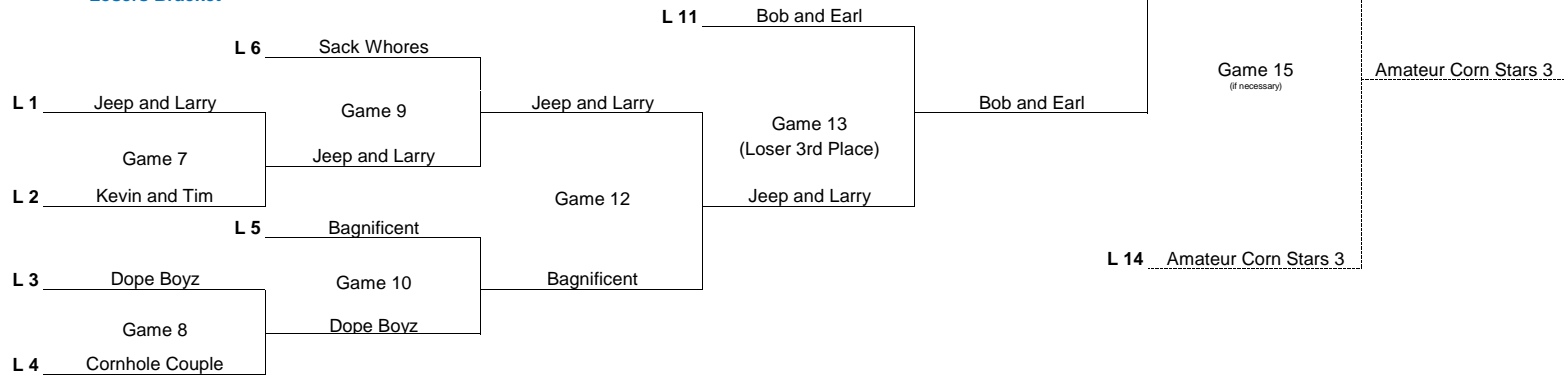

**Division III - 8 Team Double Elimination Bracket**

Higher Seed (lower number) is the home team for all games other than Championship Game #1

**Winners Bracket**

**Losers Bracket**

**Third Bracket**

1st Place - \$80 & Trophies  
 2nd Place - \$40  
 3rd Place - \$20  
 4th Place - \$5