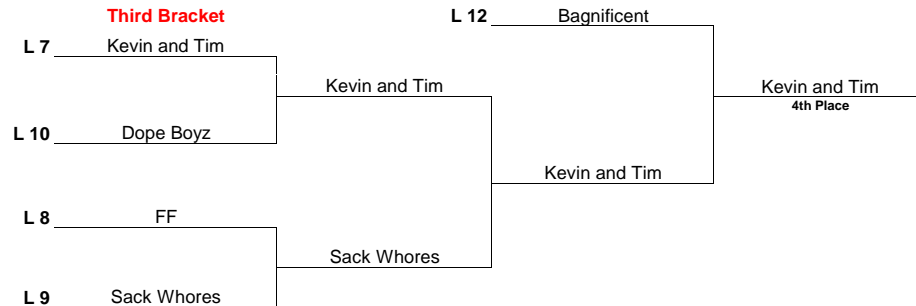

**Division III - 8 Team Double Elimination Bracket**

Higher Seed (lower number) is the home team for all games other than Championship Game #1

**Winners Bracket**

**Losers Bracket**

**Third Bracket**

1st Place - \$80 & Trophies  
 2nd Place - \$40  
 3rd Place - \$20  
 4th Place - \$5