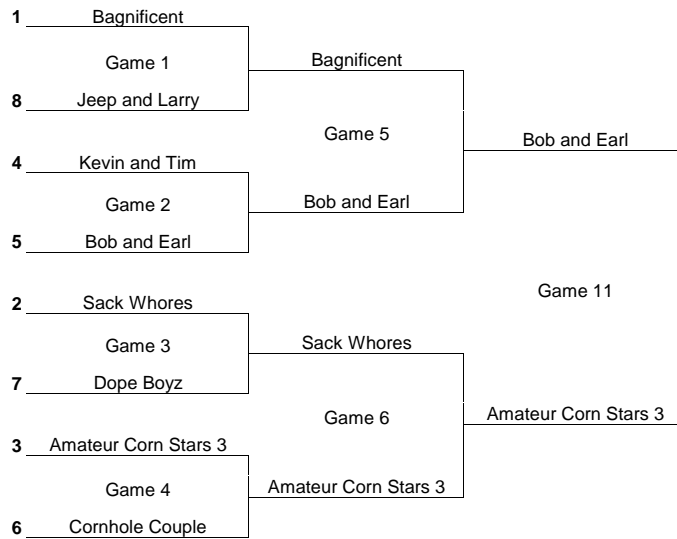

**Division III - 8 Team Double Elimination Bracket**

Higher Seed (lower number) is the home team for all games other than Championship Game #1

**Winners Bracket**

**Losers Bracket**

**Third Bracket**

1st Place - \$80 & Trophies  
 2nd Place - \$40  
 3rd Place - \$20  
 4th Place - \$5