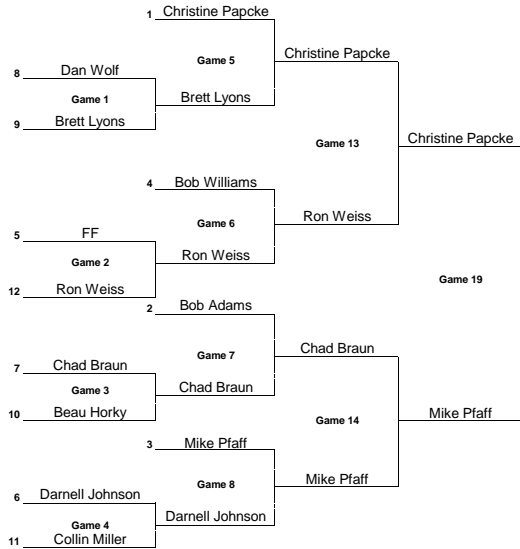

Winners Bracket