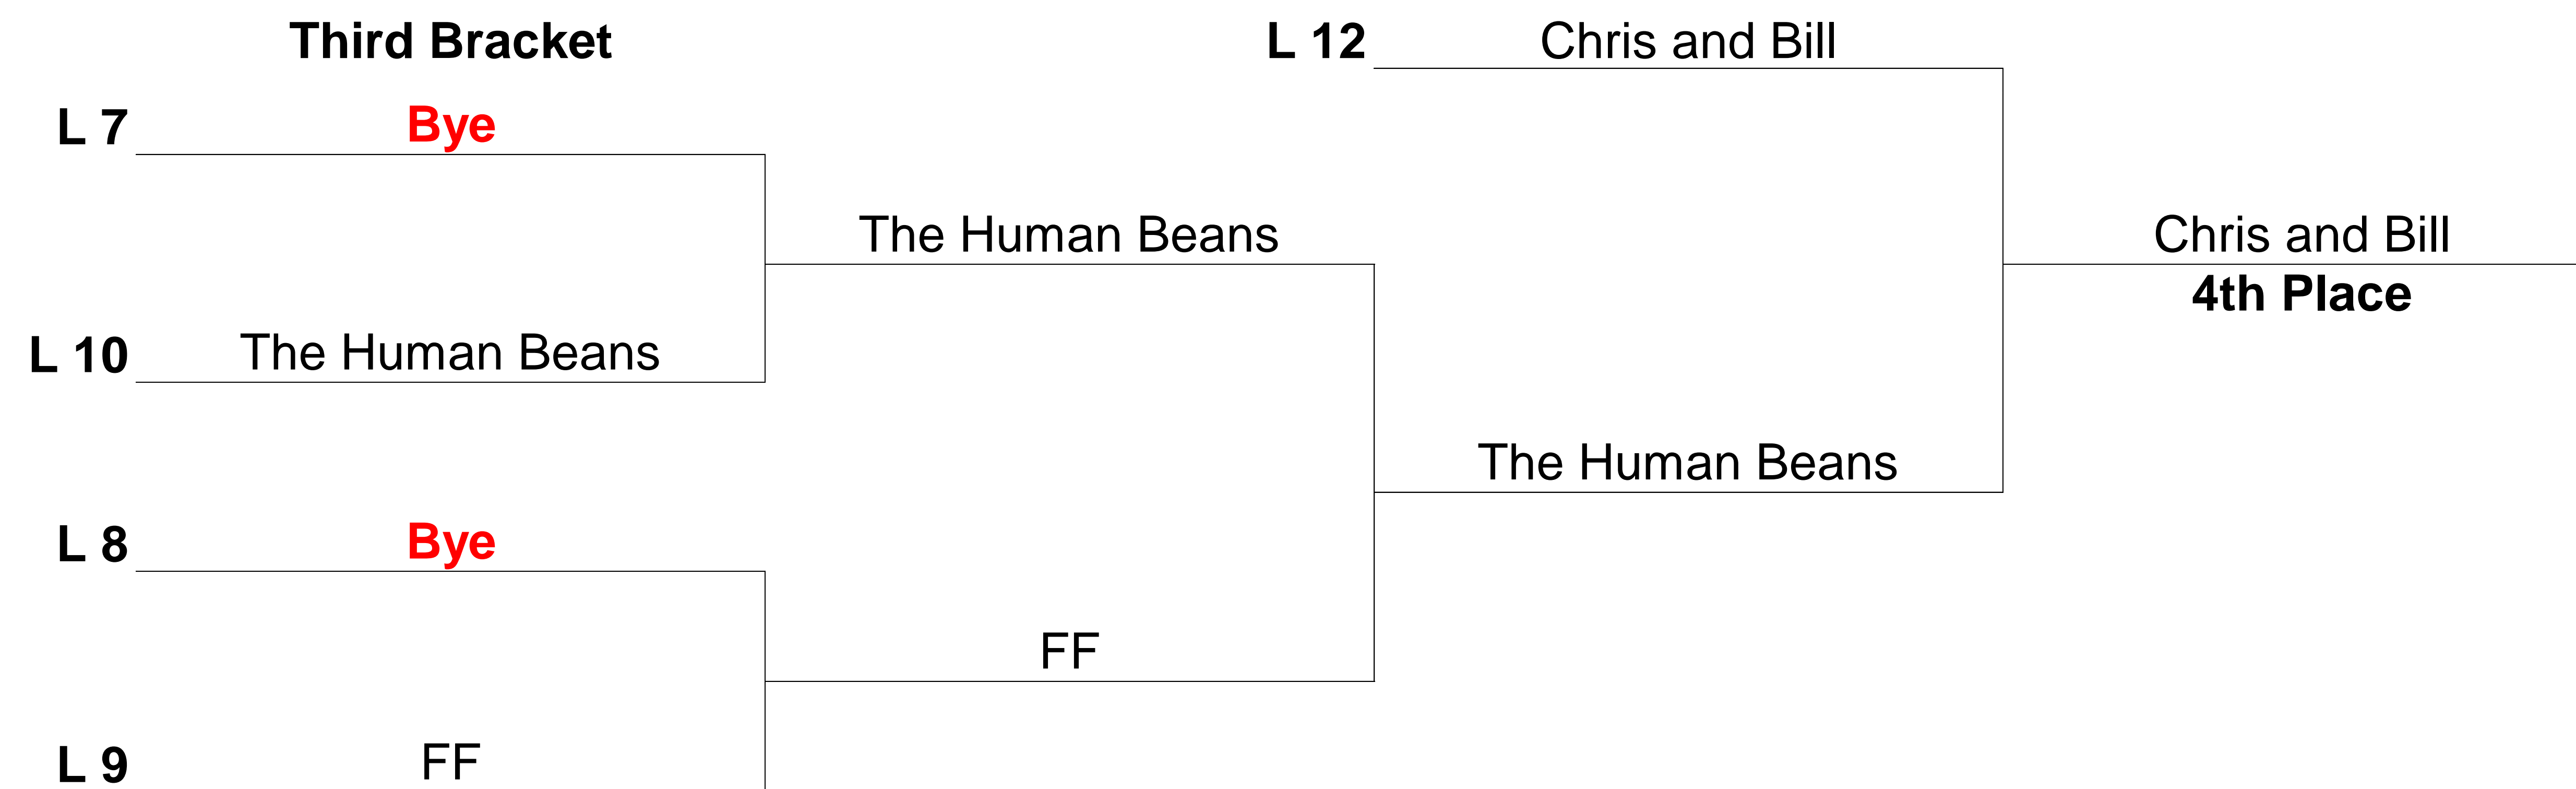

Division V - 6 Team Double Elimination Bracket
 Higher Seed (lower number) is the home team for all games other than Championship Game #1

1st Place - \$90 & Trophies
 2nd Place - \$40
 3rd Place - \$10
 4th Place - \$5

Winners Bracket

Losers Bracket

Third Bracket

**Chris and Bill
 4th Place**