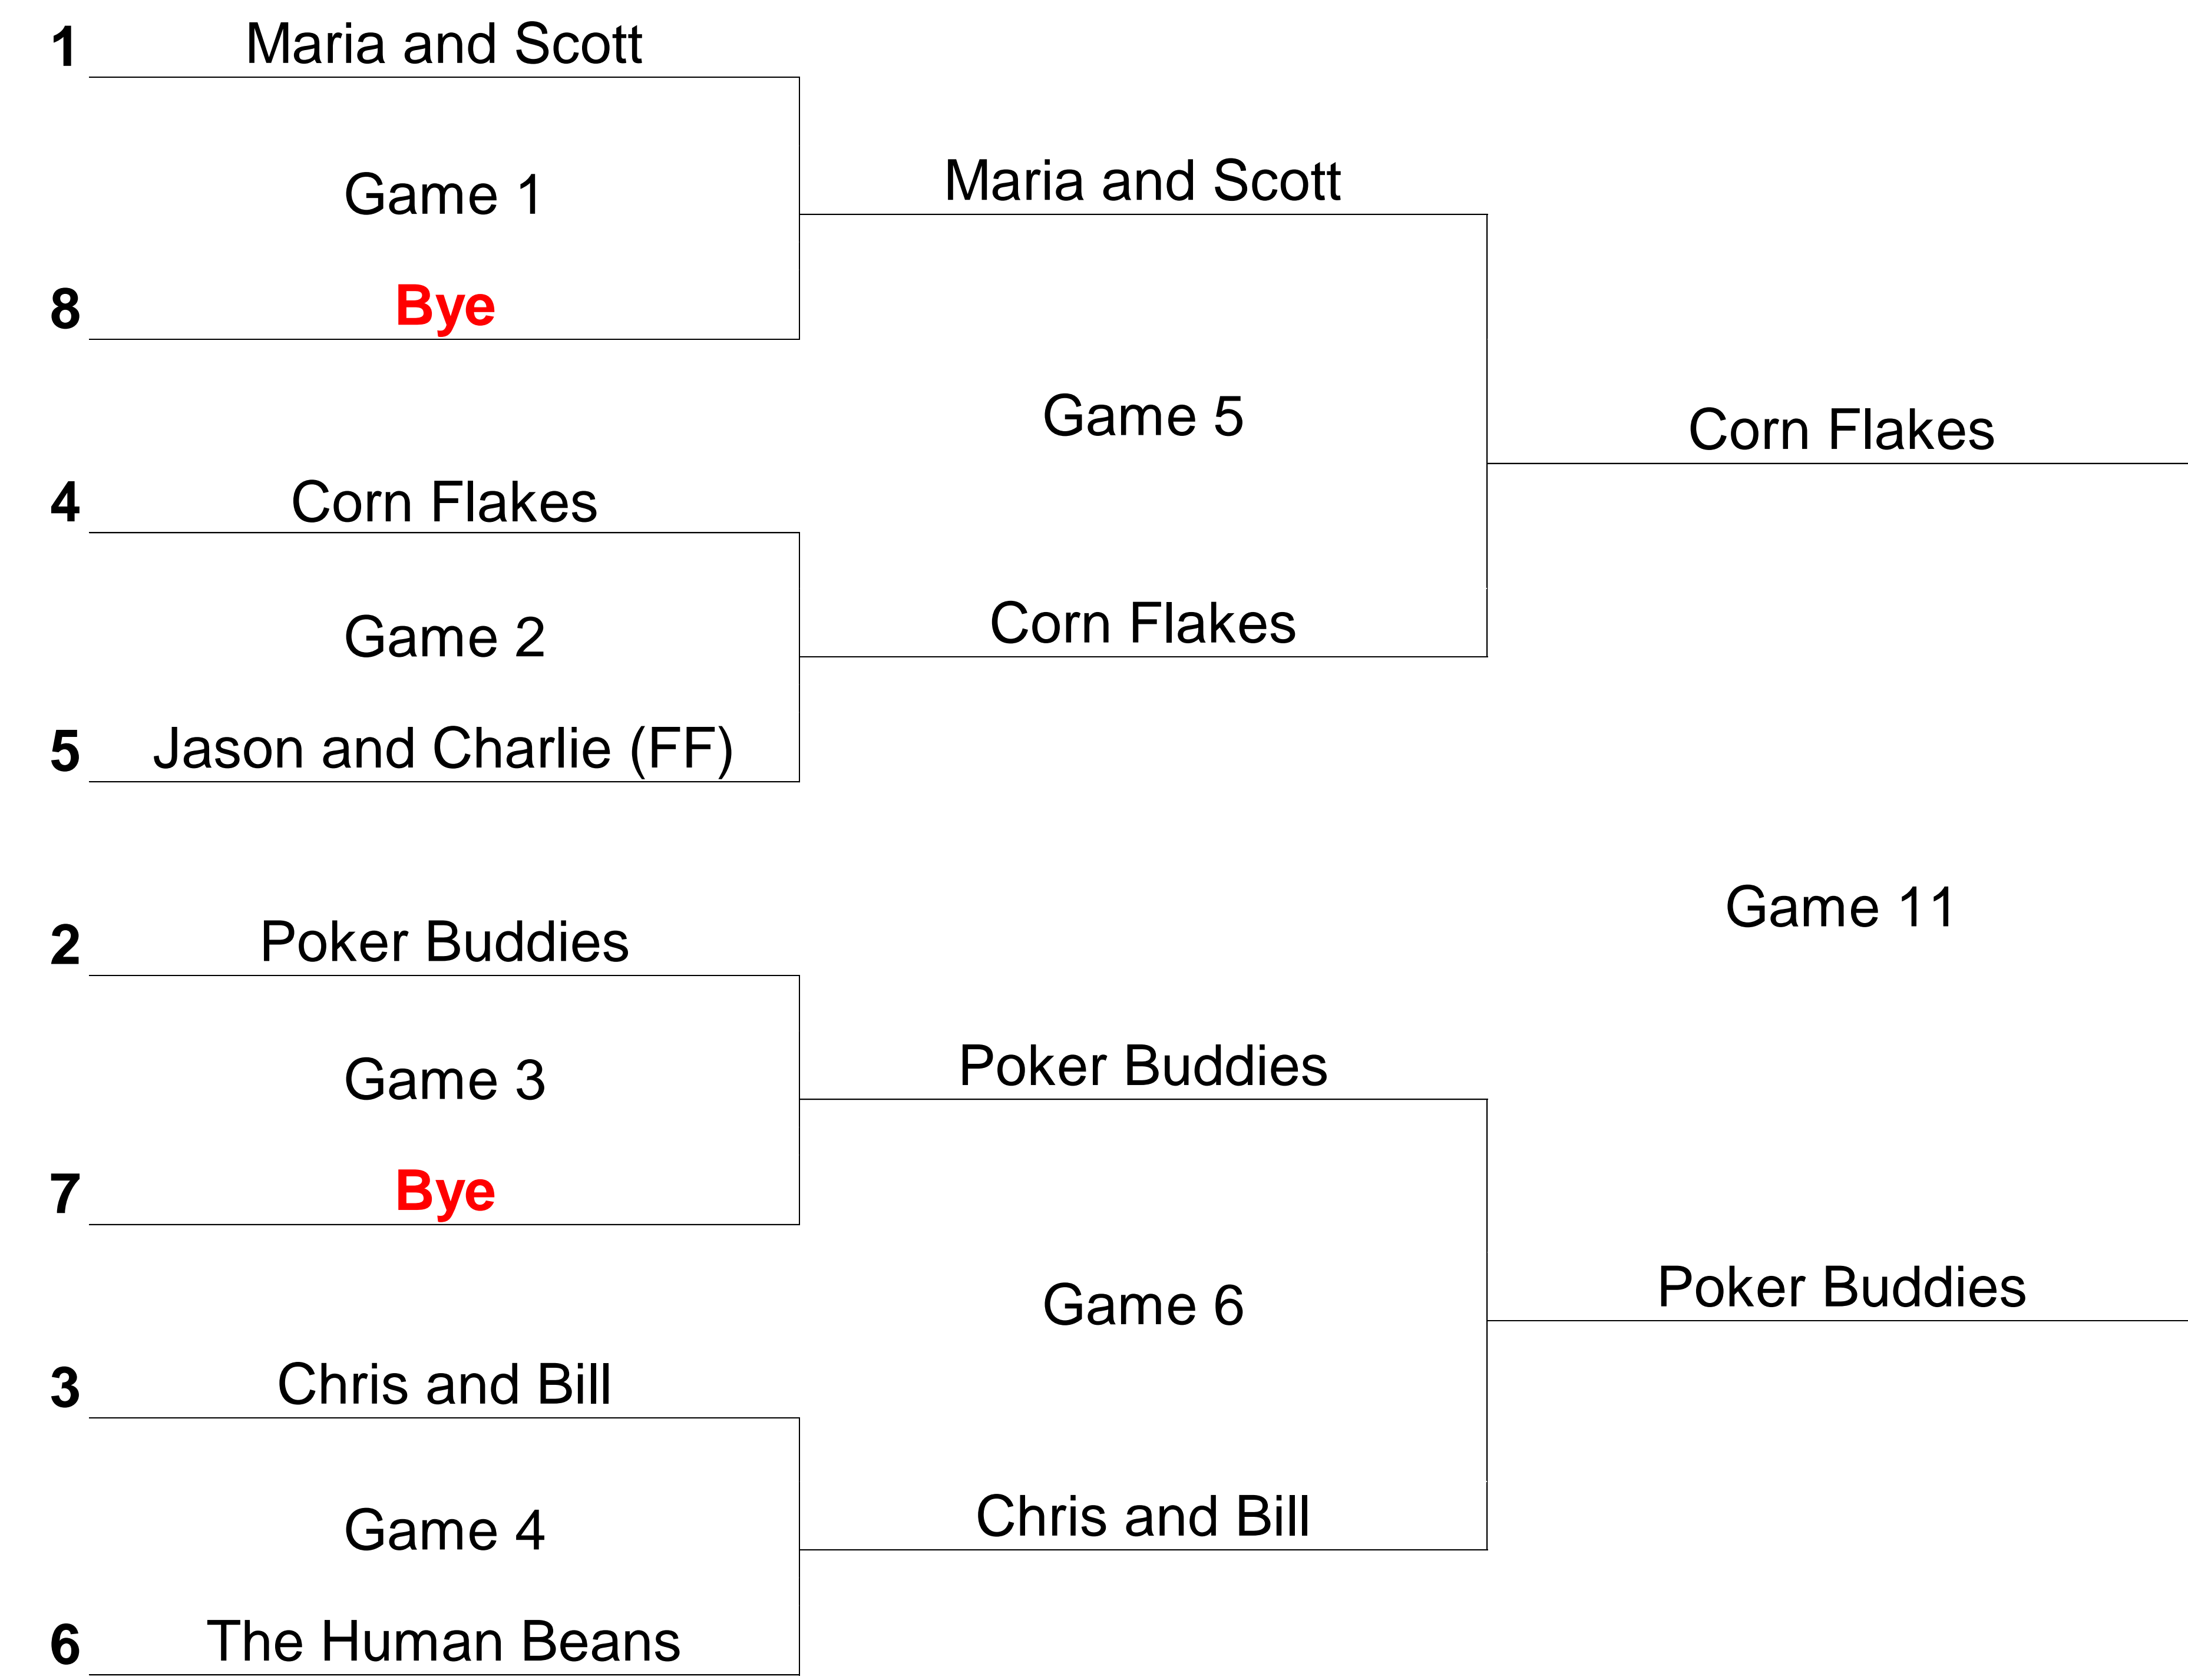

Division V - 6 Team Double Elimination Bracket
 Higher Seed (lower number) is the home team for all games other than Championship Game #1

1st Place - \$90 & Trophies
 2nd Place - \$40
 3rd Place - \$10
 4th Place - \$5

Winners Bracket

Losers Bracket

Third Bracket

**Chris and Bill
 4th Place**