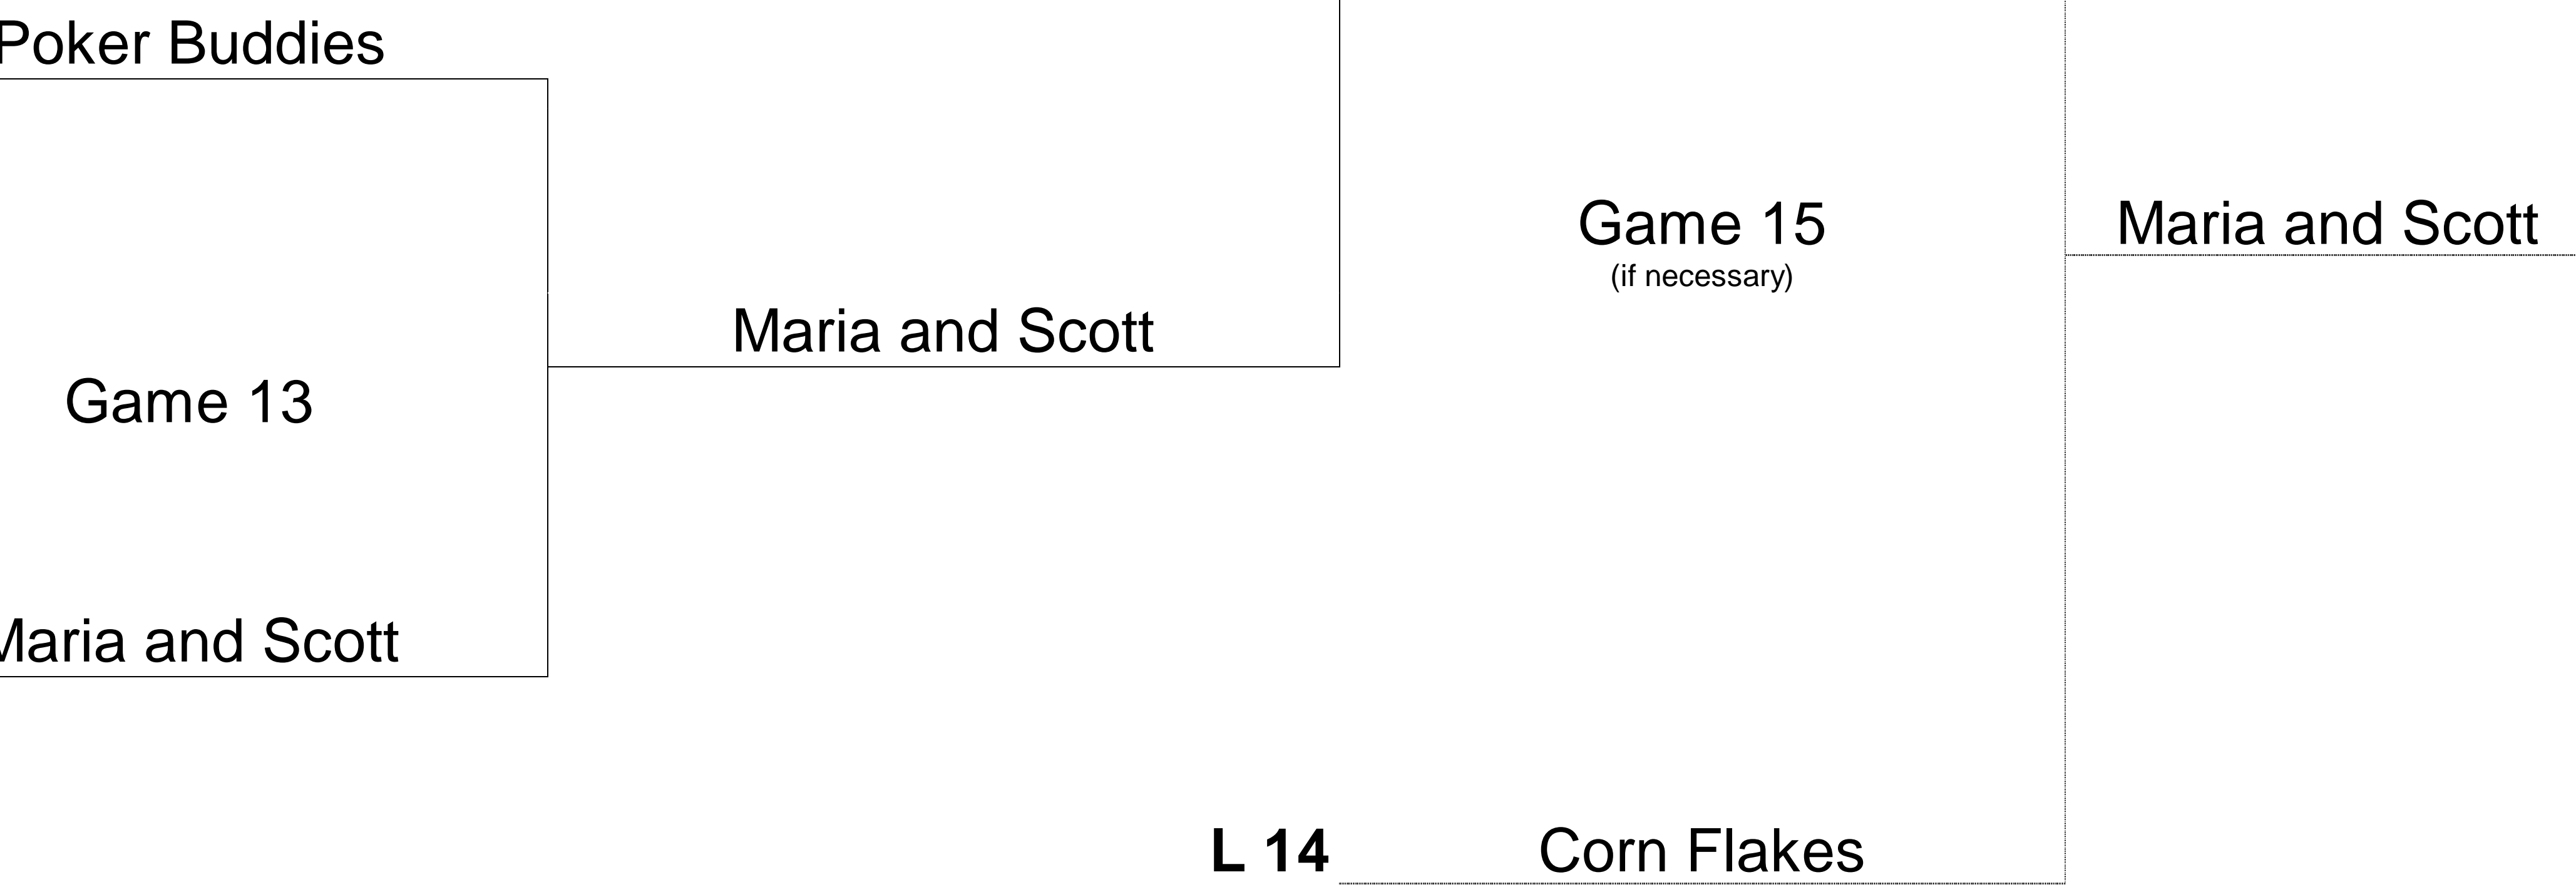

Division V - 6 Team Double Elimination Bracket
 Higher Seed (lower number) is the home team for all games other than Championship Game #1

1st Place - \$90 & Trophies
 2nd Place - \$40
 3rd Place - \$10
 4th Place - \$5

Winners Bracket

Losers Bracket

Third Bracket

**Chris and Bill
 4th Place**