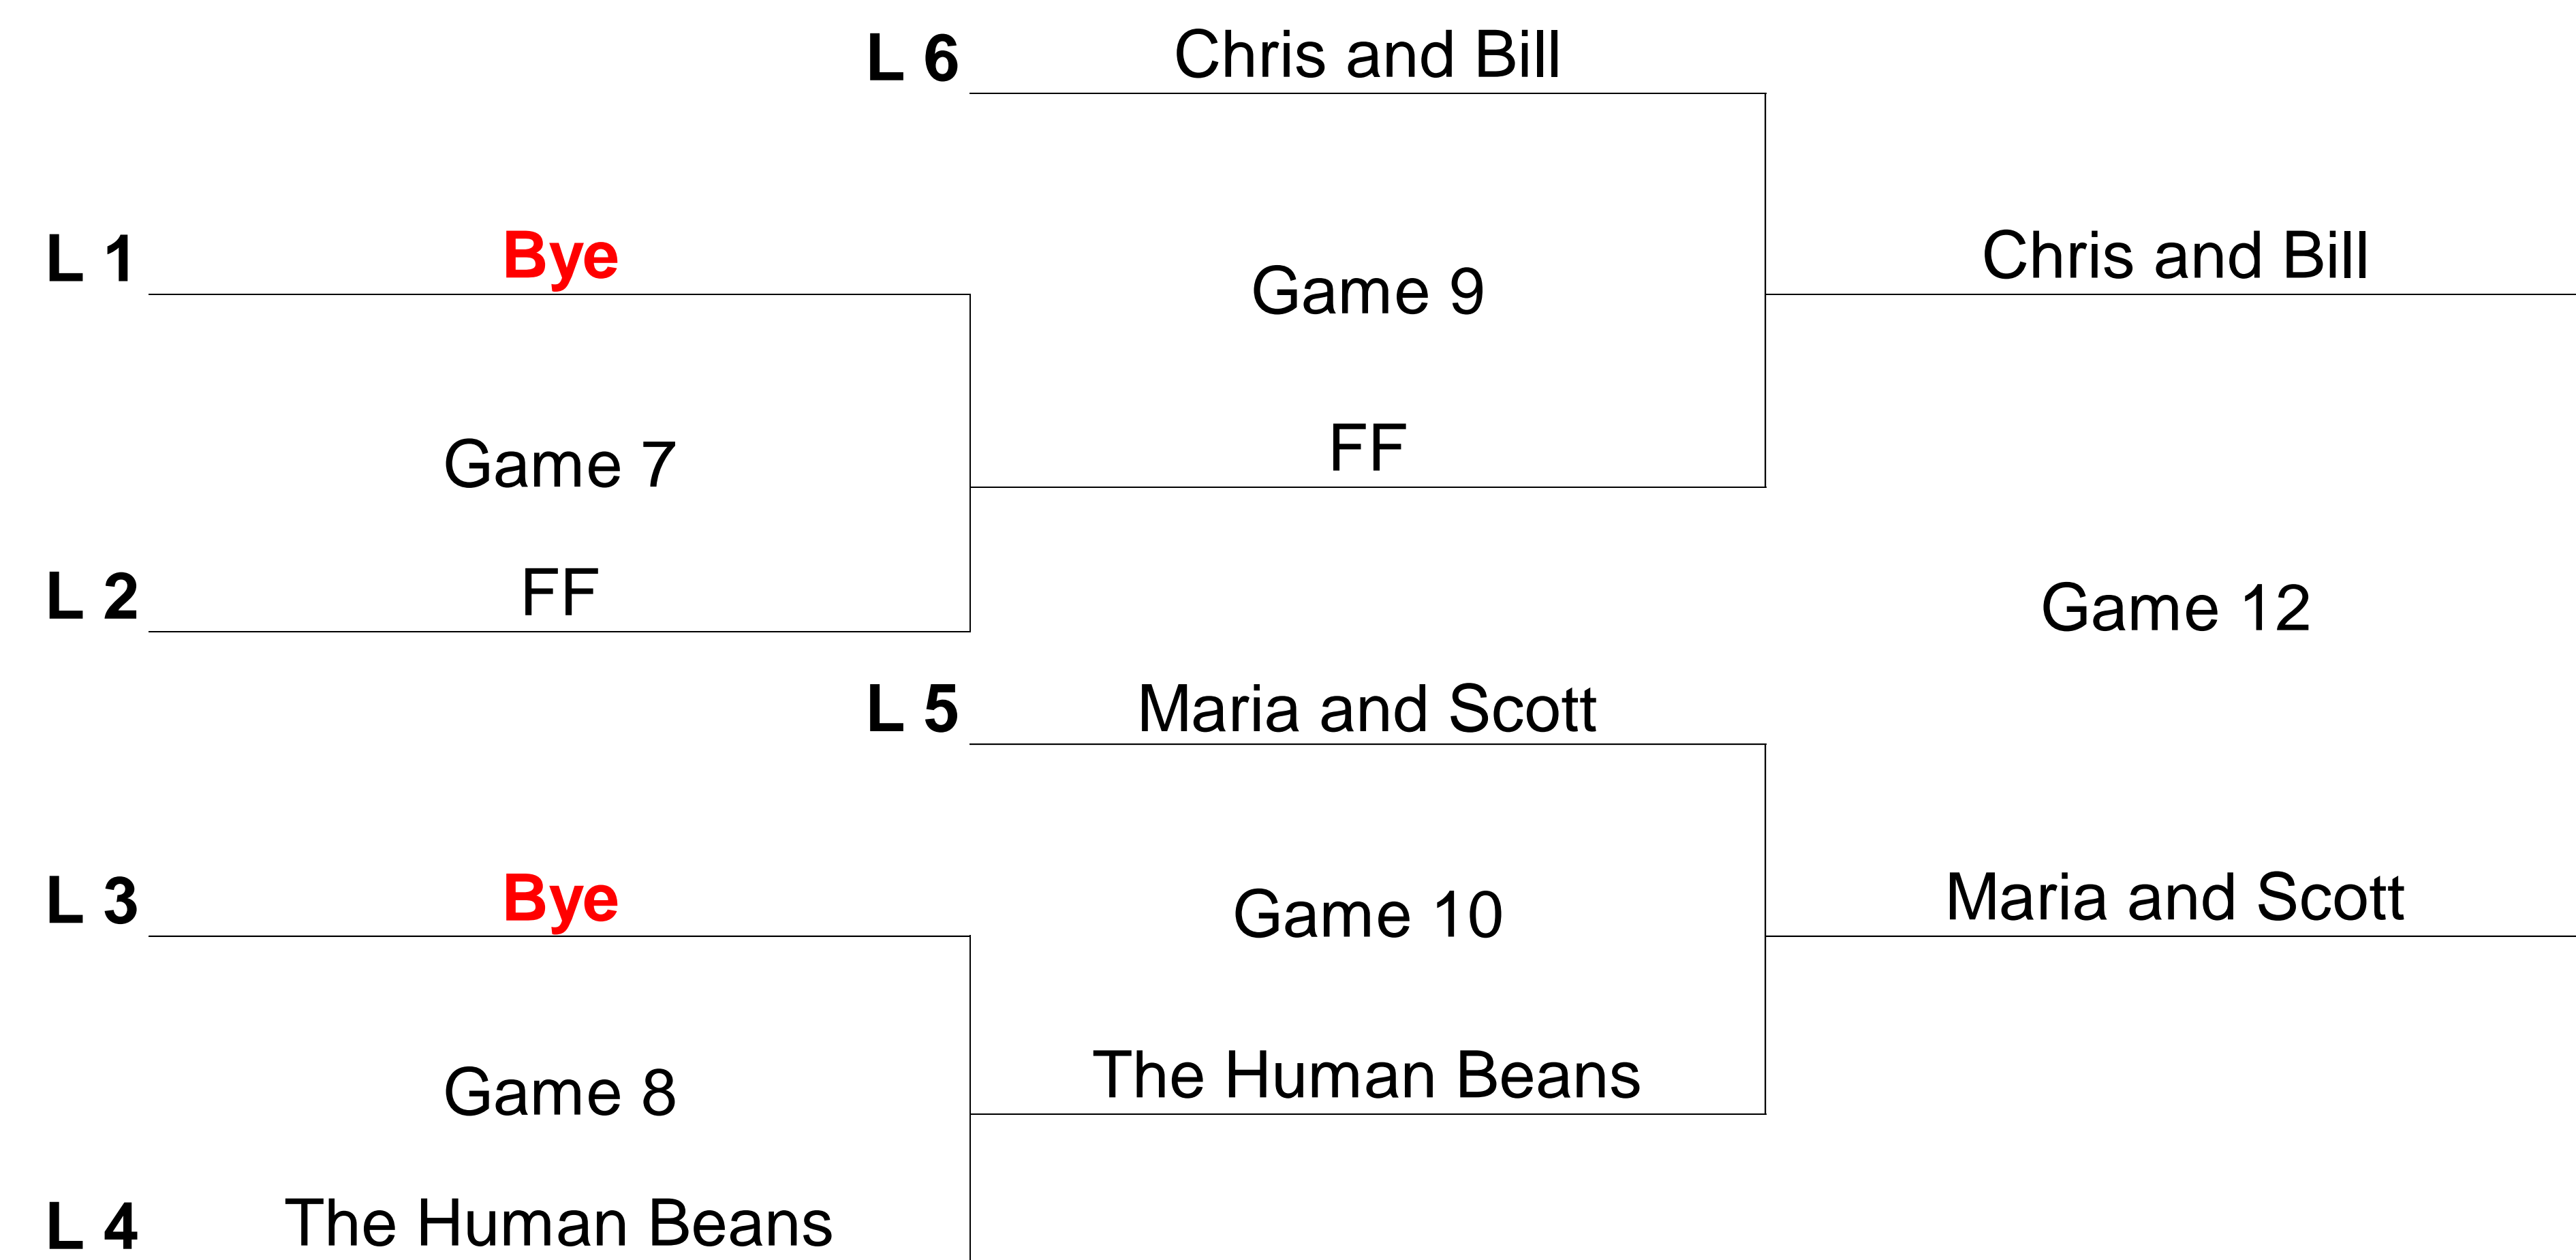

Division V - 6 Team Double Elimination Bracket
 Higher Seed (lower number) is the home team for all games other than Championship Game #1

1st Place - \$90 & Trophies
 2nd Place - \$40
 3rd Place - \$10
 4th Place - \$5

Winners Bracket

Losers Bracket

Third Bracket

**Chris and Bill
 4th Place**