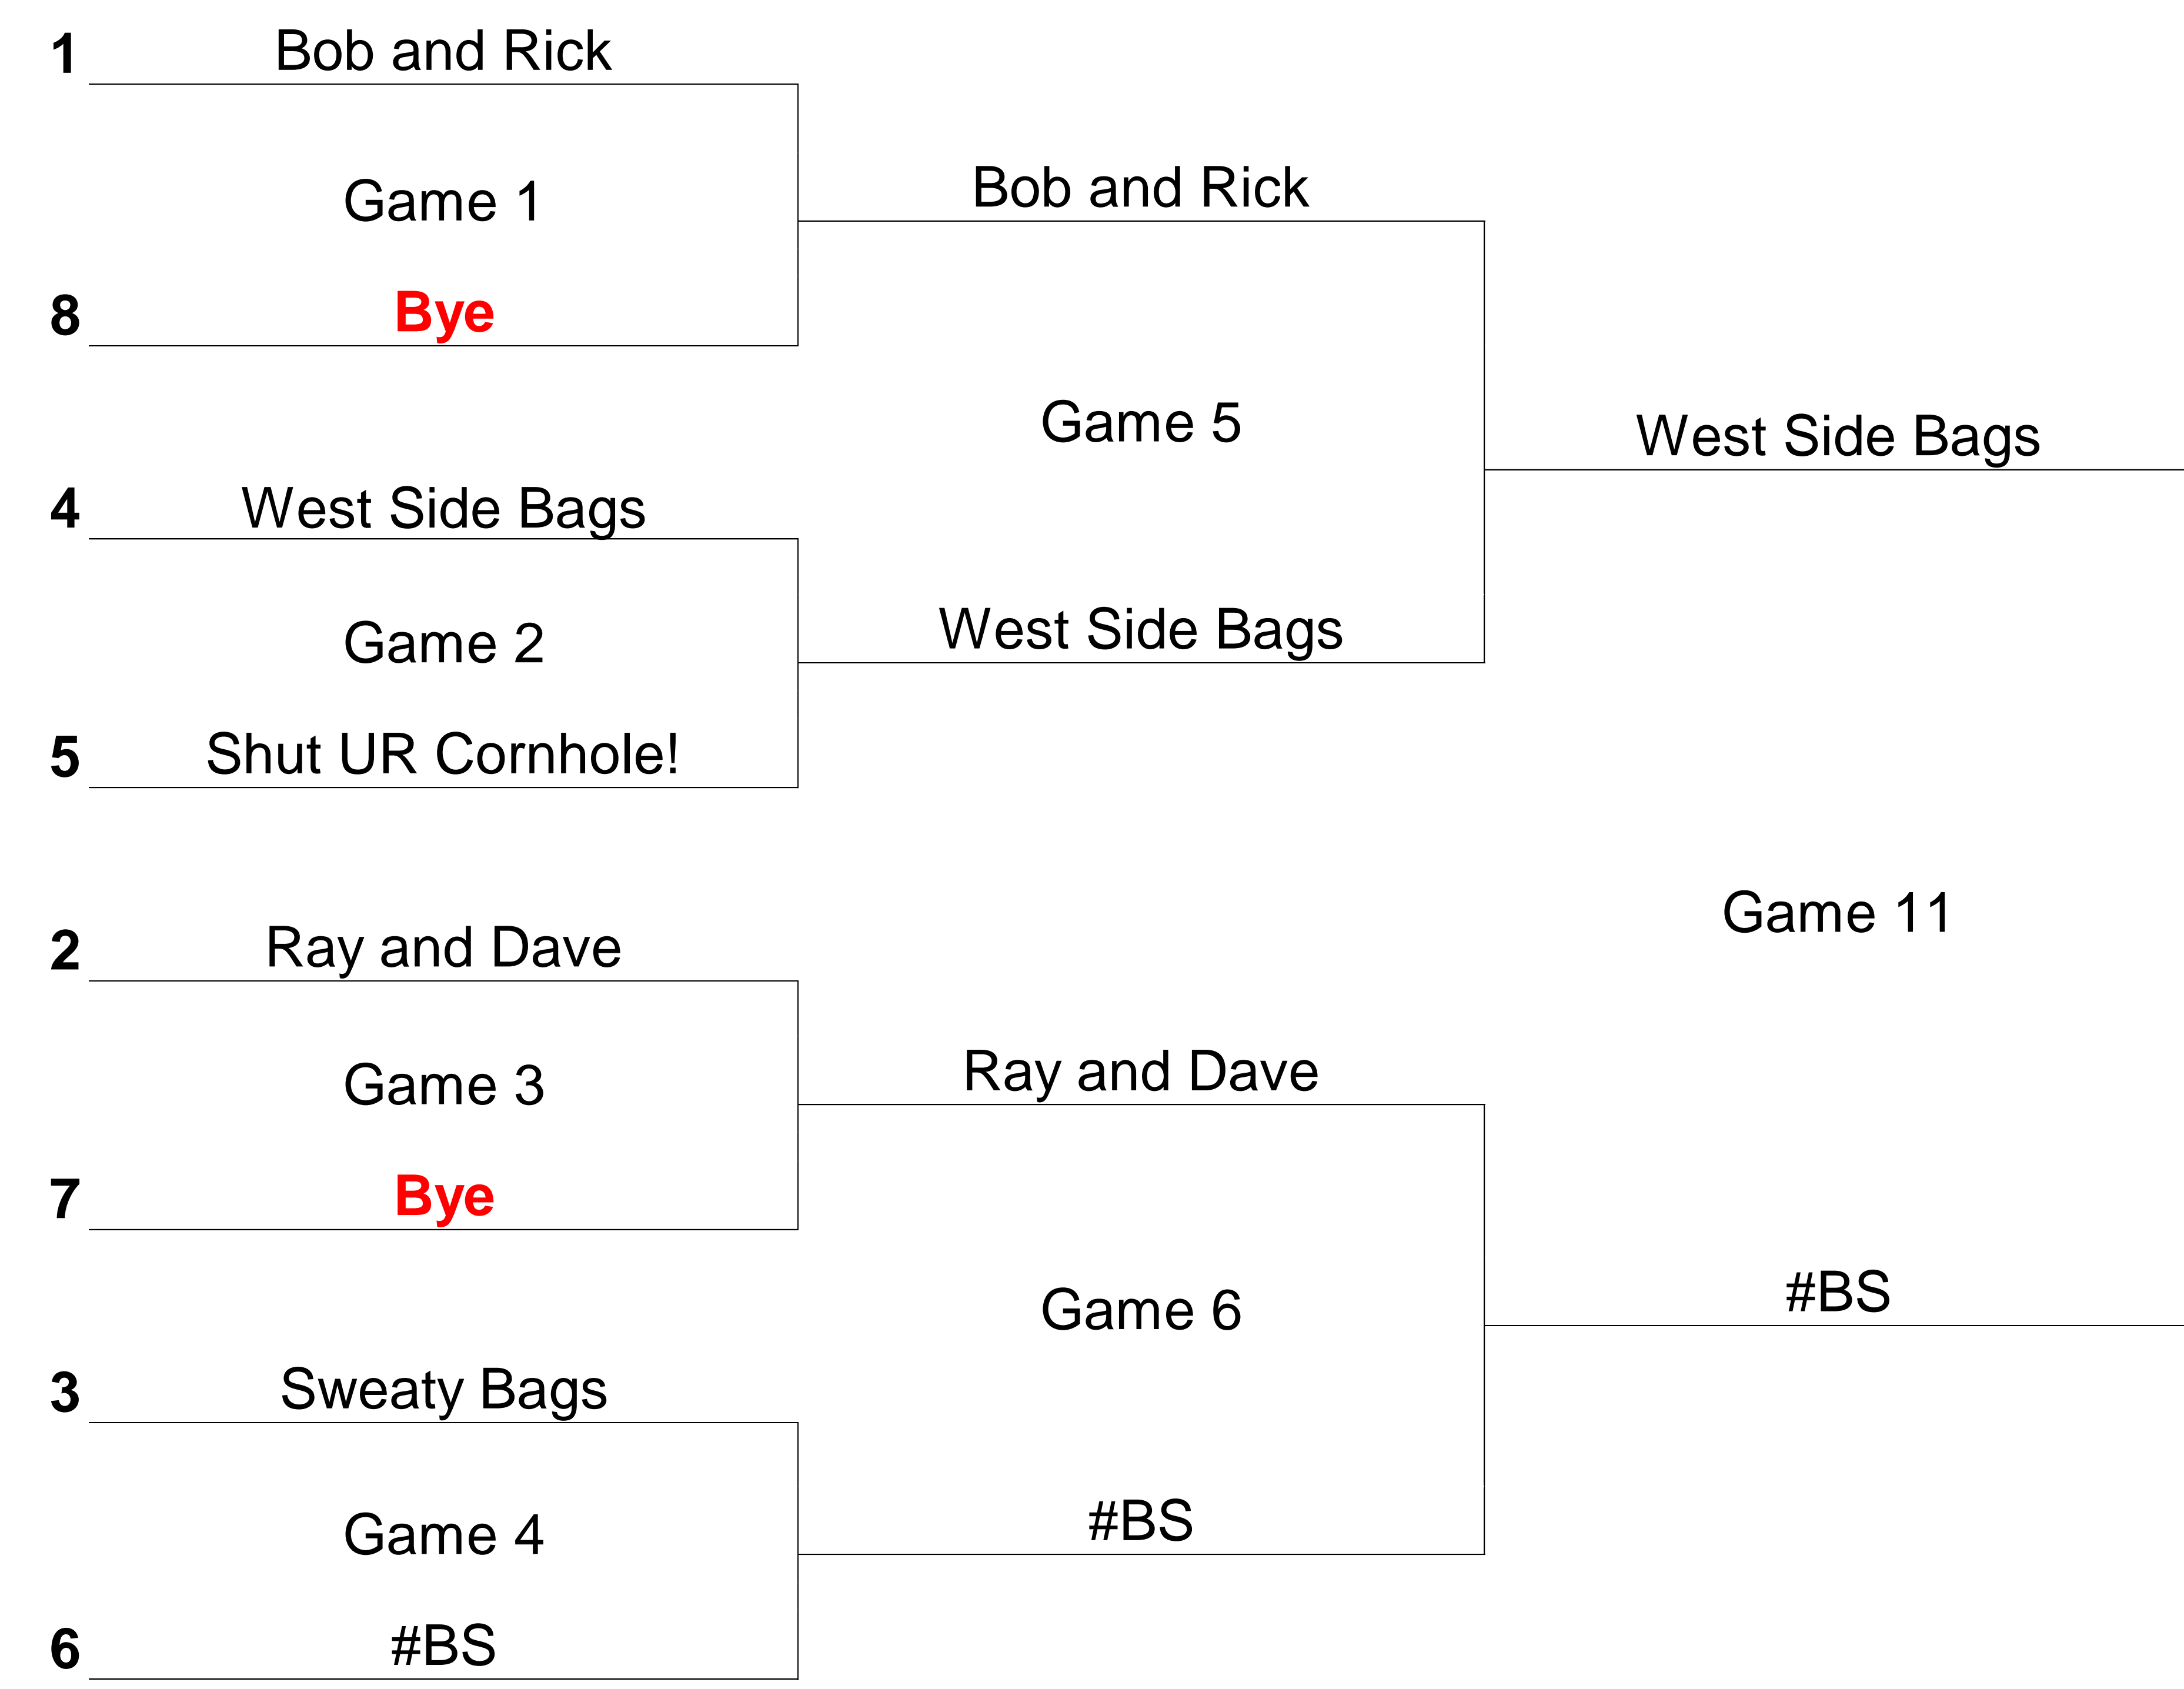

Division IV - 6 Team Double Elimination Bracket
 Higher Seed (lower number) is the home team for all games other than Championship Game #1

1st Place - \$90 & Trophies
 2nd Place - \$40
 3rd Place - \$10
 4th Place - \$5

Winners Bracket

Losers Bracket

Third Bracket