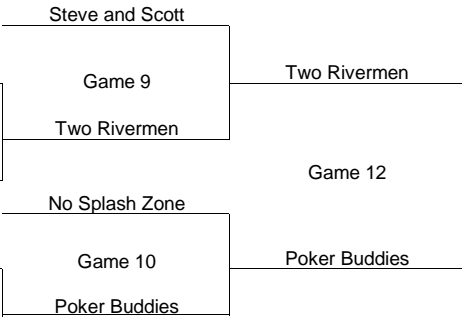

Division V - 8 Team Double Elimination Bracket
 Higher Seed (lower number) is the home team for all games other than Championship Game #1

Winners Bracket

1st Place - \$100 & Trophies
 2nd Place - \$50
 3rd Place - \$20

Losers Bracket

Third Bracket