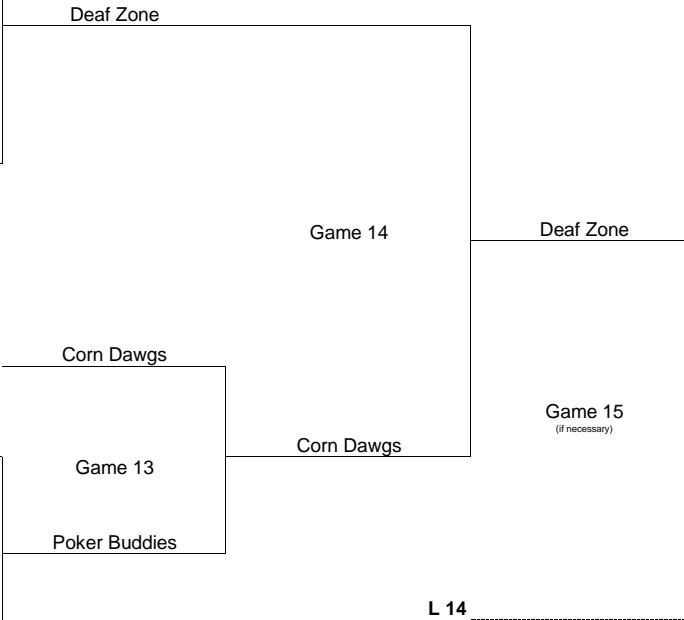

Division V - 8 Team Double Elimination Bracket
 Higher Seed (lower number) is the home team for all games other than Championship Game #1

Winners Bracket

1st Place - \$100 & Trophies
 2nd Place - \$50
 3rd Place - \$20

Losers Bracket

Third Bracket