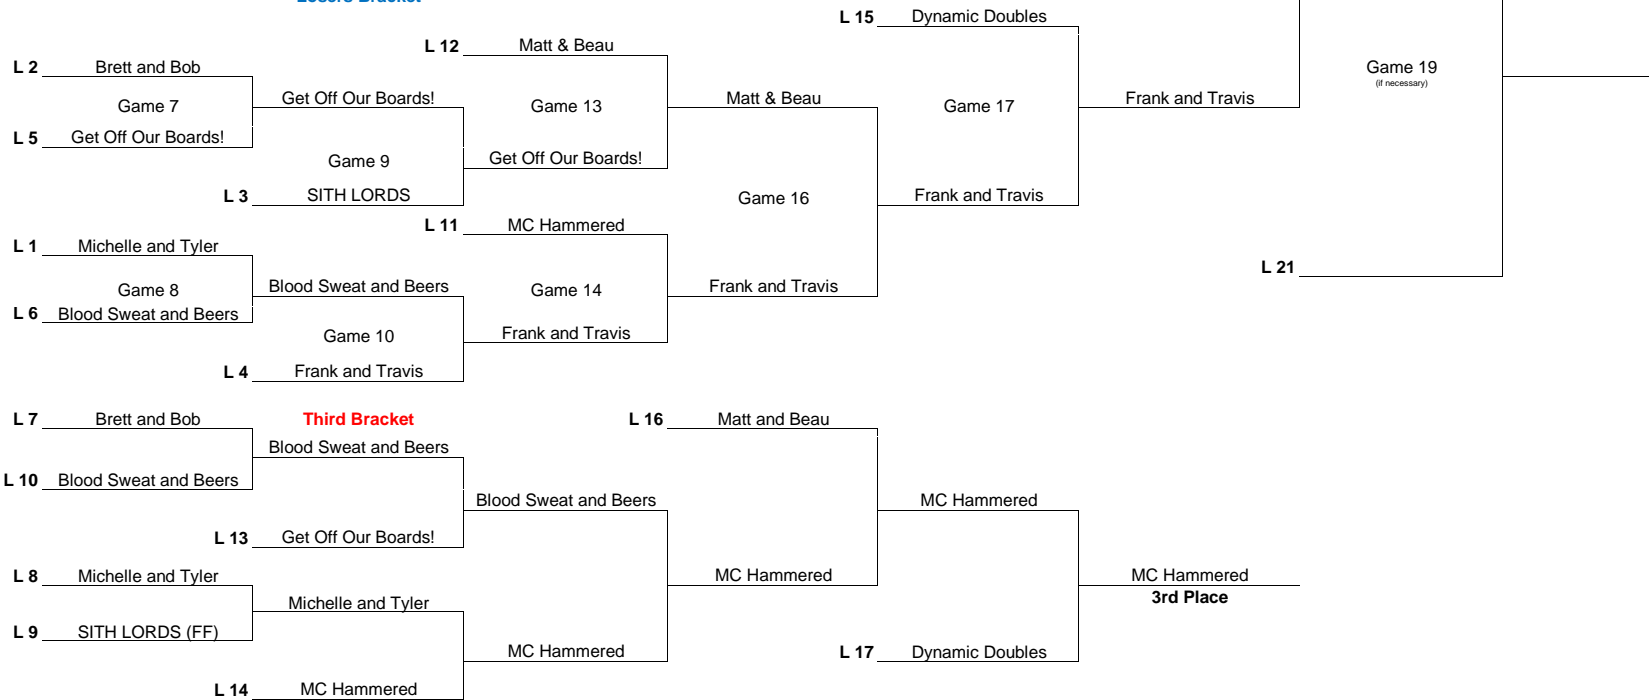

Division I - 10 Team Double Elimination Bracket

Higher Seed (lower number) is the home team for all games other than Championship Game #1

Winners Bracket

Losers Bracket

Third Bracket

1st Place - \$120 & Trophies
 2nd Place - \$60
 3rd Place - \$20

Cleveland Corn Hoes

Game 19
 (if necessary)

L 21

MC Hammered
 3rd Place

L 17 Dynamic Doubles