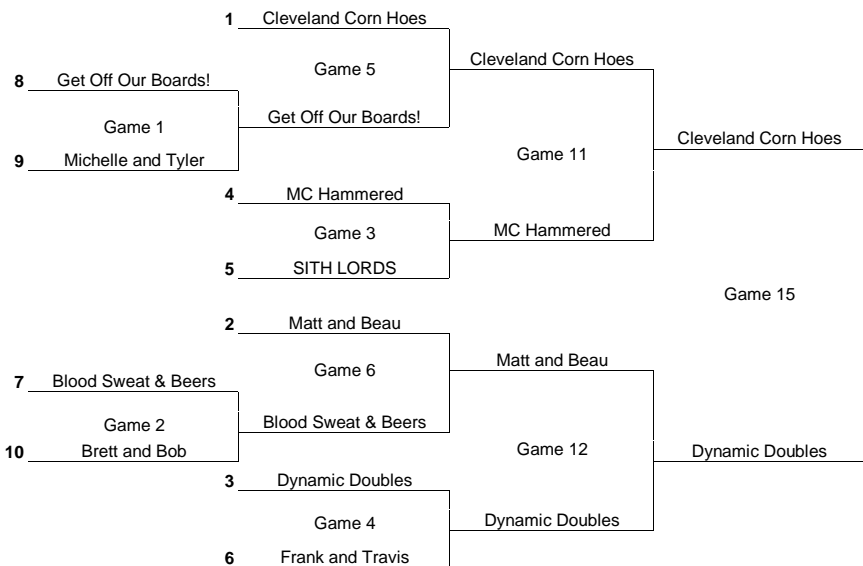

Division I - 10 Team Double Elimination Bracket

Higher Seed (lower number) is the home team for all games other than Championship Game #1

Winners Bracket

Losers Bracket

Third Bracket

1st Place - \$120 & Trophies
 2nd Place - \$60
 3rd Place - \$20

Cleveland Corn Hoes

Game 19
 (if necessary)

L 21

MC Hammered
 3rd Place

L 17 Dynamic Doubles