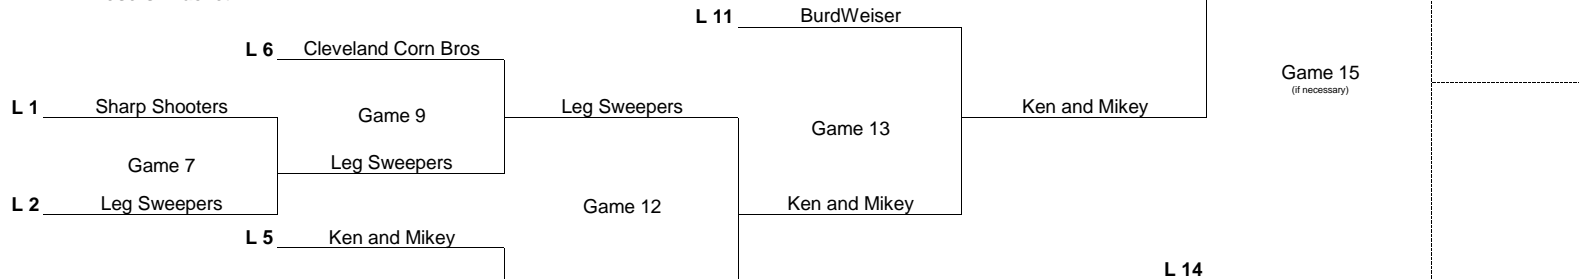

Division I - 8 Team Double Elimination Bracket
 Higher Seed (lower number) is the home team in the Winners Bracket only

1st Place - \$80 & Trophies
 2nd Place - \$40 & Trophies
 3rd Place - \$10
 BB - \$5

Winners Bracket

Losers Bracket

Third Bracket