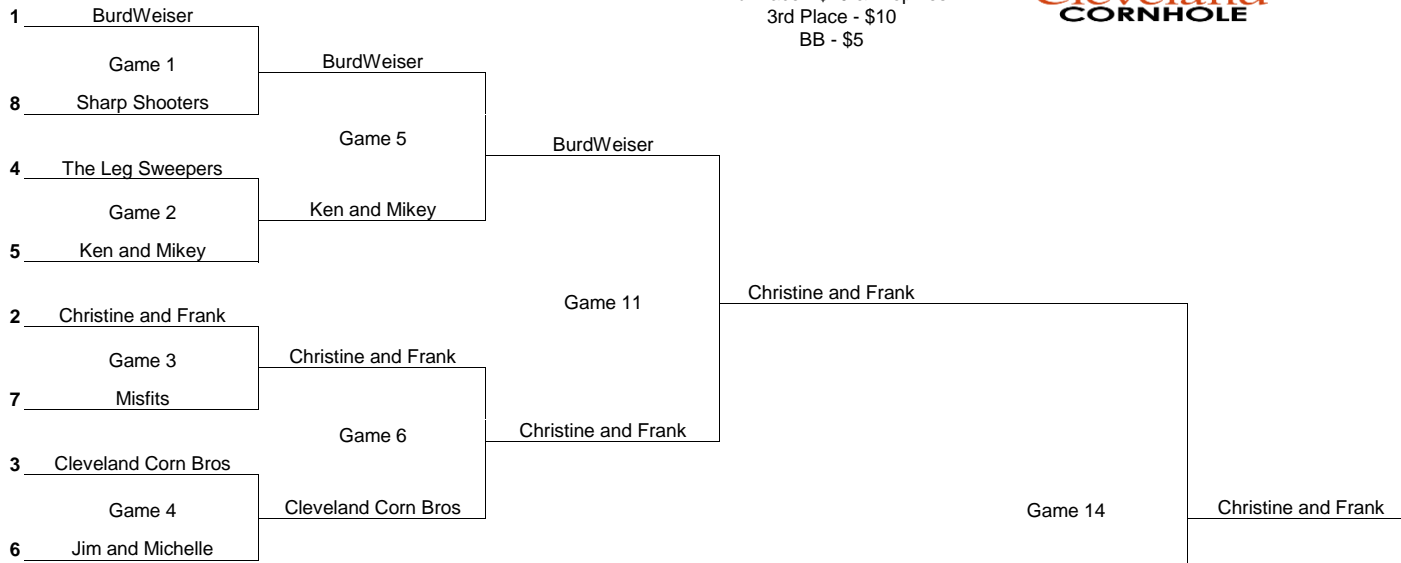

Division I - 8 Team Double Elimination Bracket
 Higher Seed (lower number) is the home team in the Winners Bracket only

1st Place - \$80 & Trophies
 2nd Place - \$40 & Trophies
 3rd Place - \$10
 BB - \$5

Winners Bracket

Losers Bracket

Third Bracket