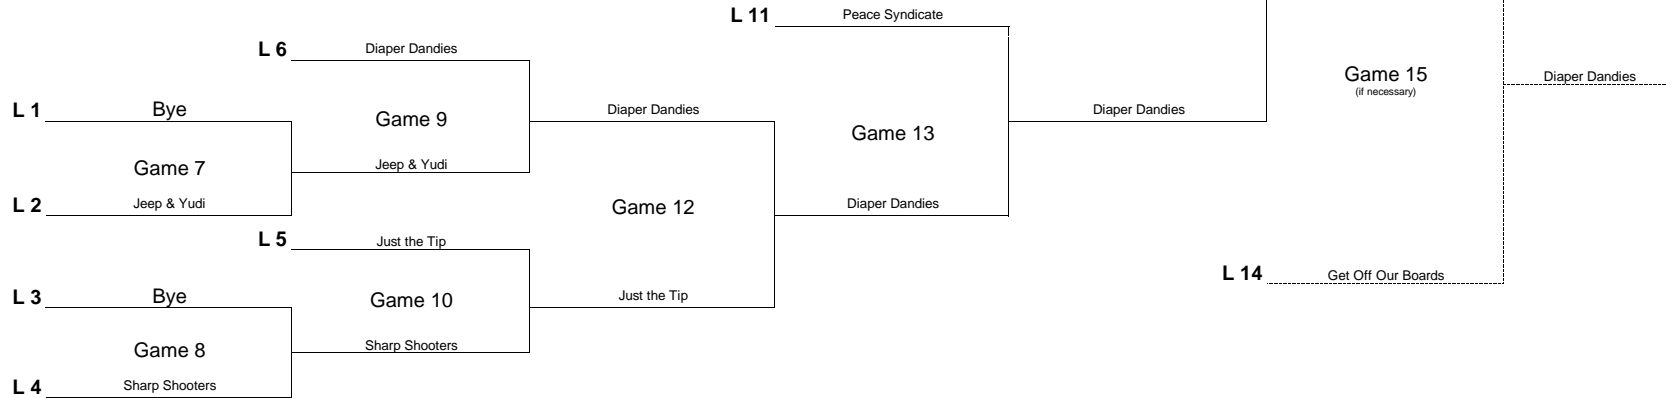

Division II - 6 Team Double Elimination Bracket
 Higher Seed (lower number) is the home team in the Winners Bracket only

1st Place - \$80 & Trophies
 2nd Place - \$40
 3rd Place - \$10
 3rd Bracket Champ - \$5

Winners Bracket

Losers Bracket

Third Bracket