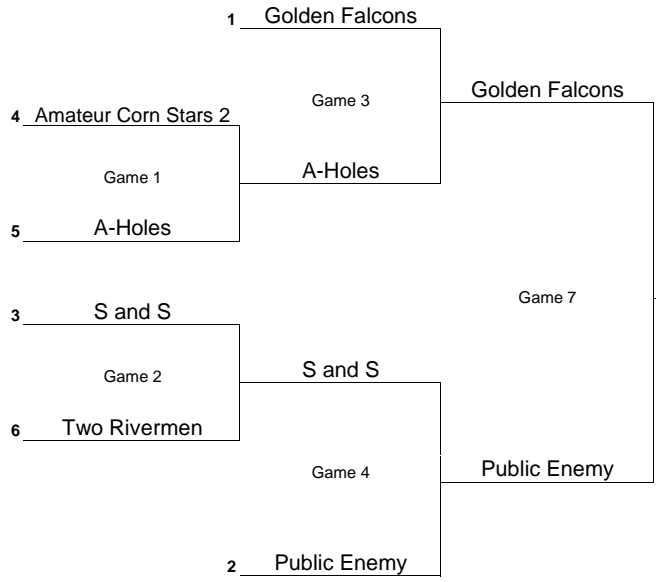

Division V - 6 Team Double Elimination Bracket
 Higher Seed (lower number) is the home team in the Winners Bracket

Winners Bracket

1st Place - \$80 & Trophies
 2nd Place - \$40

Losers Bracket