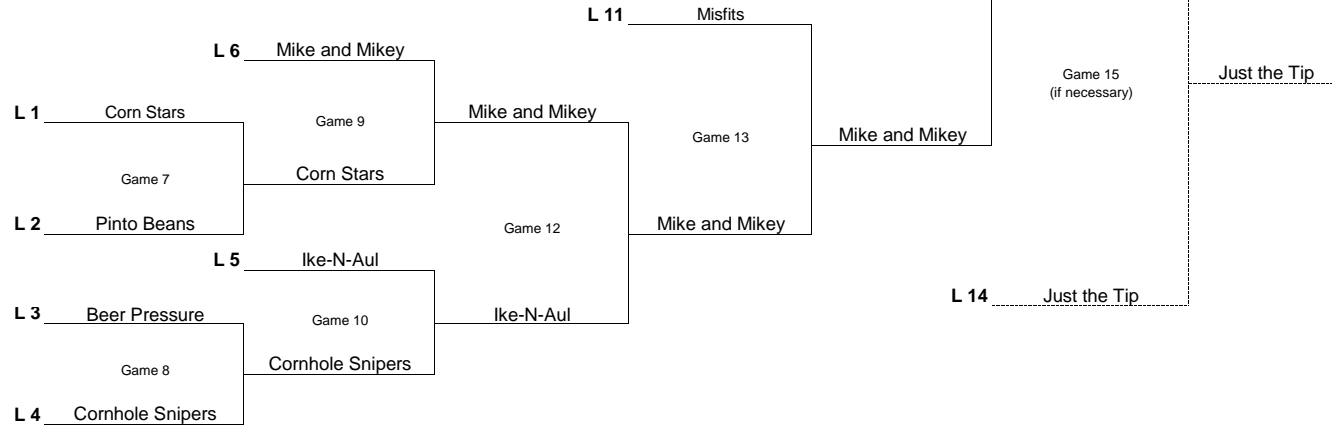

**Division III - 8 Team Double Elimination Bracket**

Higher Seed (lower number) is the home team in the Winners Bracket only

**Winners Bracket**

1st Place - \$90 & Trophies  
 2nd Place - \$40  
 3rd Place - \$10

**Losers Bracket**

L 14 Just the Tip