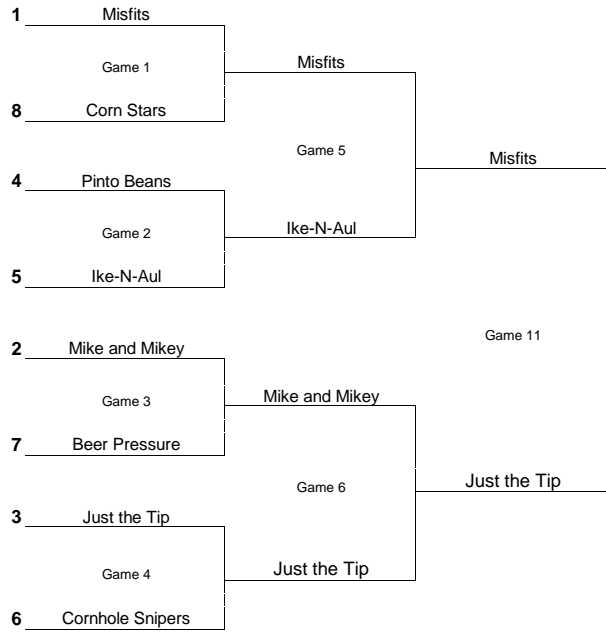

**Division III - 8 Team Double Elimination Bracket**

Higher Seed (lower number) is the home team in the Winners Bracket only

**Winners Bracket**

1st Place - \$90 & Trophies  
 2nd Place - \$40  
 3rd Place - \$10

**Losers Bracket**

L 14 Just the Tip