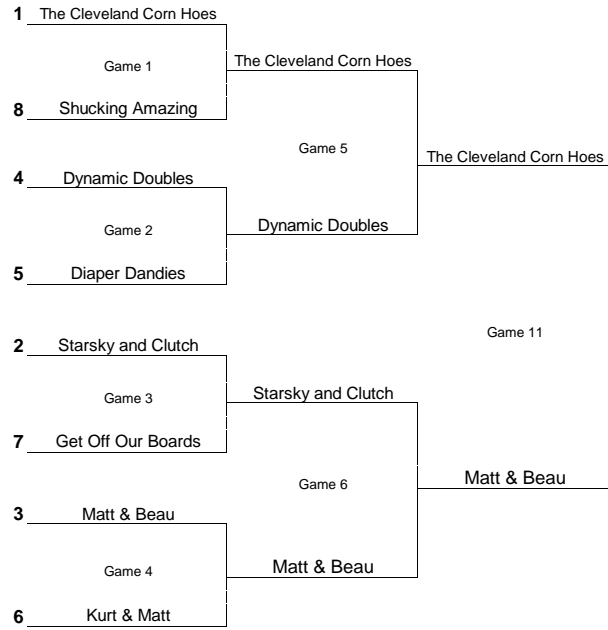

Division I - 8 Team Double Elimination Bracket

Higher Seed (lower number) is the home team in the Winners Bracket only

Winners Bracket

1st Place - \$100 & Trophies
 2nd Place - \$50
 3rd Place - \$10

Losers Bracket