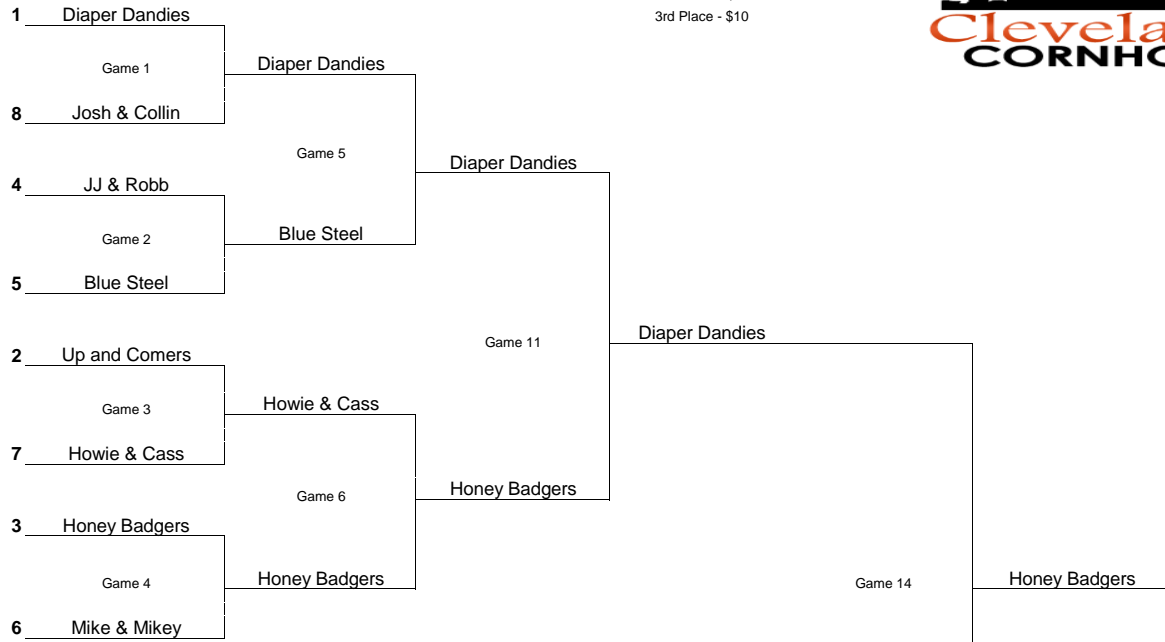

Division II - 8 Team Double Elimination Bracket

Higher Seed (lower number) is the home team in the Winners Bracket only

Winners Bracket

1st Place - \$80
 2nd Place - \$40
 3rd Place - \$10

Losers Bracket