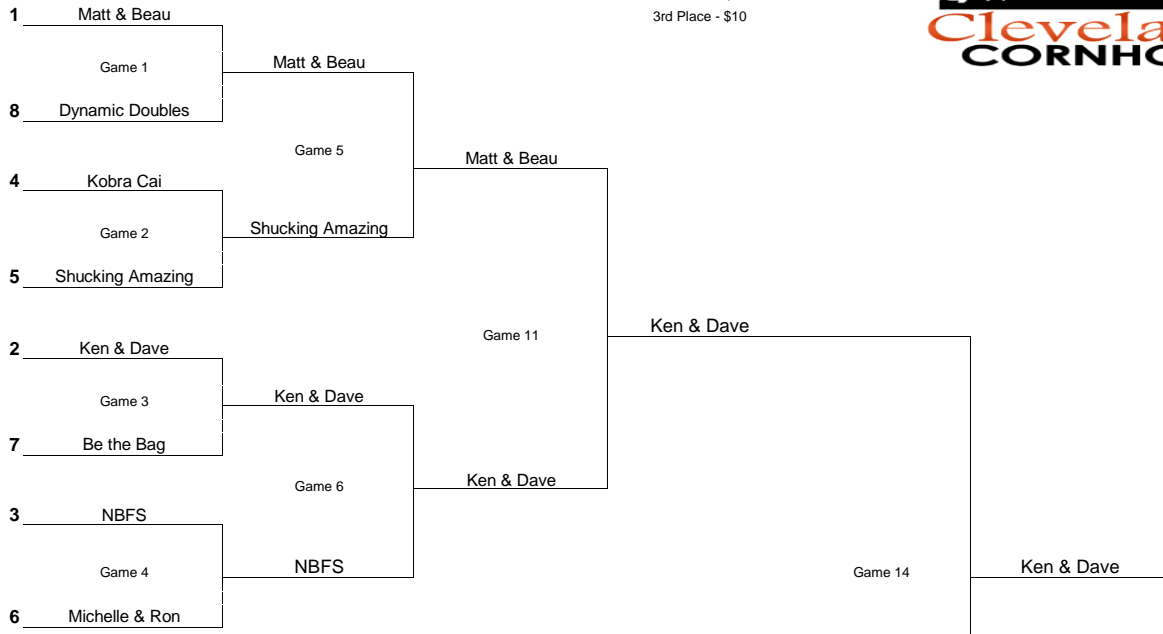

**Division I - 8 Team Double Elimination Bracket**  
 Higher Seed (lower number) is the home team in the Winners Bracket only

1st Place - \$90  
 2nd Place - \$40  
 3rd Place - \$10

**Winners Bracket**

**Losers Bracket**